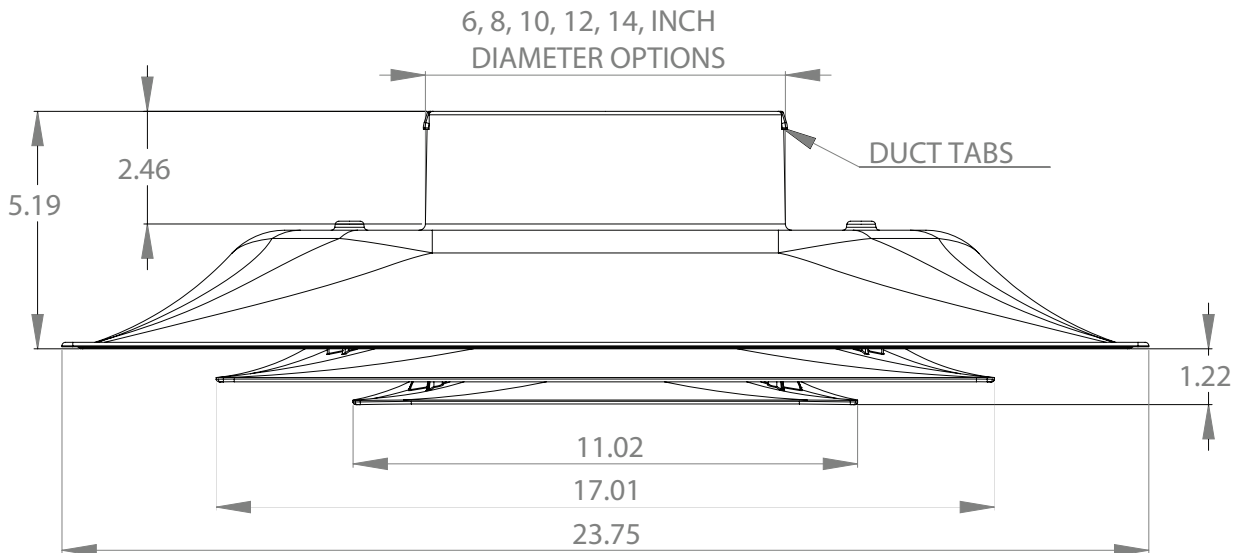

## Stratus Cone Diffusers

T-bar Lay-In  
24" x 24"

Duct/Neck Size

- 6"
- 8"
- 10"
- 12"
- 14"

Color

- White
- Black
- Tan
- Custom

Fire Rating

- UL 94HB
- UL 2043 (highest rating)

Choose From:

UL 94HB RATED PLASTIC or  
UL 2043 RATED PLASTIC

18-8 Stainless Steel Screws  
(non-magnetic)

Job: \_\_\_\_\_

Location: \_\_\_\_\_

Architect: \_\_\_\_\_

Engineer: \_\_\_\_\_

Contractor: \_\_\_\_\_