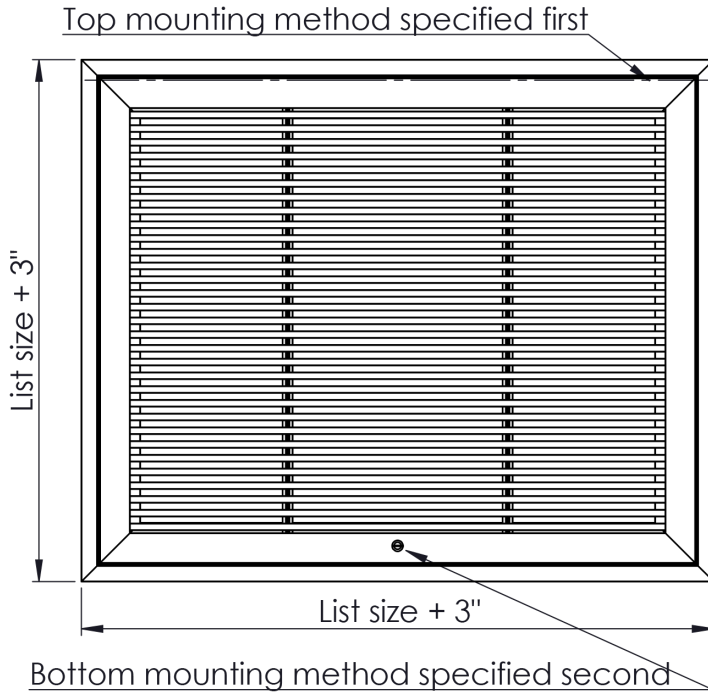

- Complements the appearance of our Bar Linear grilles.
- Fully-extruded, architectural aluminum construction.
- Fixed blades parallel to the length.
- Designed to fit a standard 2" filter depth.
- Available on 2" increments as standard. Custom sizes available down to 1/16" increments.
- Available with durable powder coat finish.

2" filter by others must be undersized by list-9/32".

1. Select a Blade Option

- 00 - 0° Deflection
- 01 - 0° Pencil Proof
- 15 - 15° Deflection
- 30 - 30° Deflection
- 82 - 0° Air Flow
- 84 - 0° Heel Proof