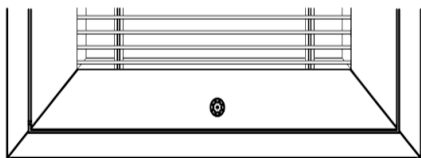

30° 13/64" blades on 1/2" centers

-82

0° 1/8" blades on 1/2" centers

-84

0° 1/8" blades on 1/4" centers

MOUNTING

Both a top & bottom mounting option is required for securing the grille to the outer frame.

Wire Hinge

B

B - Wire Hinge mounting is for hinged access only, and grille face is connected to the outer filter frame.

B - Wire Hinge is only available for top mounting.

Nylon Thumb Screw

C

C - Nylon Thumb Screw

Nylon Screen Tabs

D

D - Nylon Screen Tab

Security Screw

E

E - Security Key bit is required for access. The security key is available separately for order as a FG-KEY.