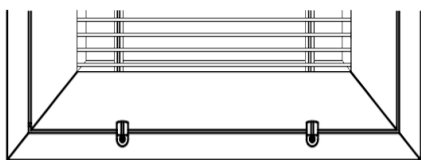

30° 13/64" blades on 1/2" centers

-82

0° 1/8" blades on 1/2" centers

-84

0° 1/8" blades on 1/4" centers

MOUNTING

Both a top & bottom mounting option is required for securing the grille to the outer frame.

Wire Hinge

B

B - Wire Hinge mounting is for hinged access only, and grille face is connected to the outer filter frame.

B - Wire Hinge is only available for top mounting.

Nylon Thumb Screw

C

C - Nylon Thumb Screw

Nylon Screen Tabs

D

D - Nylon Screen Tab

Security Screw

E

E - Security Key bit is required for access. The security key is available separately for order as a FG-KEY.