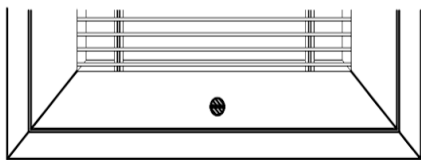

30° 13/64" blades on 1/2" centers

-82

0° 1/8" blades on 1/2" centers

-84

0° 1/8" blades on 1/4" centers

MOUNTING

Both a top & bottom mounting option is required for securing the grille to the outer frame.

Wire Hinge

B

B - Wire Hinge mounting is for hinged access only, and grille face is connected to the outer filter frame.

B - Wire Hinge is only available for top mounting.

Nylon Thumb Screw

C

C - Nylon Thumb Screw

Nylon Screen Tabs

D

D - Nylon Screen Tab

Security Screw

E

E - Security Key bit is required for access. The security key is available separately for order as a FG-KEY.