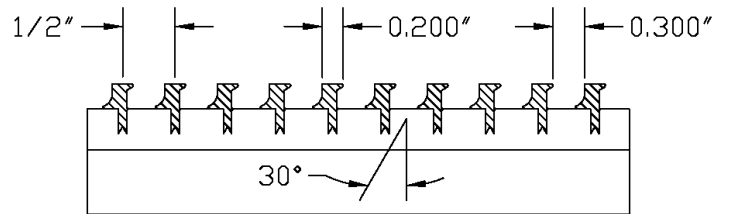

- Complements the appearance of our Bar Linear grilles.
- Fully-extruded, architectural aluminum construction.
- Fixed blades parallel to the length.
- Designed to fit a standard 2" filter depth.
- Available on 2" increments as standard. Custom sizes available down to 1/16" increments.
- Available with durable powder coat finish.

2. Select a Top Mounting Option

- B - Wire Hinge
- C - Nylon Thumb Screw
- D - Nylon Screen Tabs
- E - Security Screw

3. Select a Bottom Mounting Option

- C - Nylon Thumb Screw
- D - Nylon Screen Tabs
- E - Security Screw

BLADE OPTIONS

-00

0° 13/64" blades on 1/2" centers

-01

0° 1/4" blades on 1/2" centers

-15

15° 13/64" blades on 1/2" centers

-30

30° 13/64" blades on 1/2" centers

-82

0° 1/8" blades on 1/2" centers

-84

0° 1/8" blades on 1/4" centers

MOUNTING

Both a top & bottom mounting option is required for securing the grille to the outer frame.

Wire Hinge