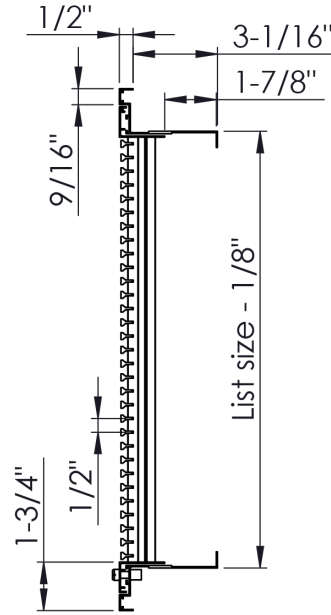

- Complements the appearance of our Bar Linear grilles.
- Fully-extruded, architectural aluminum construction.
- Fixed blades parallel to the length.
- Designed to fit a standard 2" filter depth.
- Available on 2" increments as standard. Custom sizes available down to 1/16" increments.
- Available with durable powder coat finish.

2" filter by others must be undersized by list-9/32".

1. Select a Blade Option

- 00 - 0° Deflection
- 01 - 0° Pencil Proof
- 15 - 15° Deflection
- 30 - 30° Deflection
- 82 - 0° Air Flow
- 84 - 0° Heel Proof

2. Select a Top Mounting Option

- B - Wire Hinge
- C - Nylon Thumb Screw
- D - Nylon Screen Tabs
- E - Security Screw

3. Select a Bottom Mounting Option

- C - Nylon Thumb Screw
- D - Nylon Screen Tabs
- E - Security Screw

BLADE OPTIONS

-00

0° 13/64" blades on 1/2" centers

-01

0° 1/4" blades on 1/2" centers

-15

15° 13/64" blades on 1/2" centers

-30