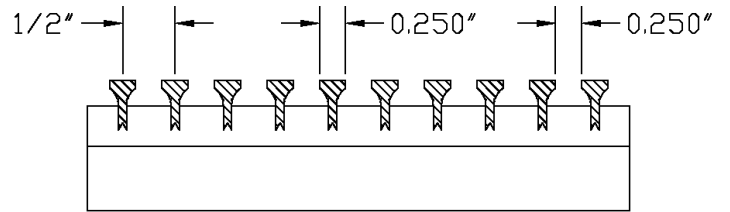

- Complements the appearance of our Bar Linear grilles.
- Fully-extruded, architectural aluminum construction.
- Fixed blades parallel to the length.
- Designed to fit a standard 2" filter depth.
- Available on 2" increments as standard. Custom sizes available down to 1/16" increments.
- Available with durable powder coat finish.

2. Select a Top Mounting Option

- B - Wire Hinge
- C - Nylon Thumb Screw
- D - Nylon Screen Tabs
- E - Security Screw

3. Select a Bottom Mounting Option

- C - Nylon Thumb Screw
- D - Nylon Screen Tabs
- E - Security Screw

BLADE OPTIONS

-00

0° 13/64" blades on 1/2" centers

-01

0° 1/4" blades on 1/2" centers

-15

15° 13/64" blades on 1/2" centers

-30

30° 13/64" blades on 1/2" centers

-82

0° 1/8" blades on 1/2" centers

-84

0° 1/8" blades on 1/4" centers

MOUNTING

Both a top & bottom mounting option is required for securing the grille to the outer frame.

Wire Hinge