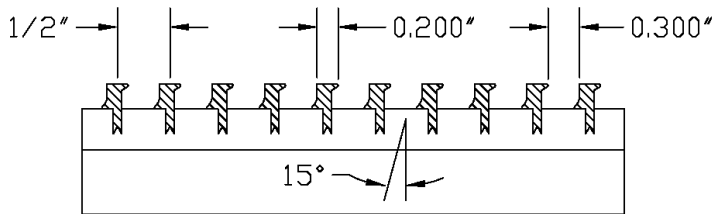

- Complements the appearance of our Bar Linear grilles.
- Fully-extruded, architectural aluminum construction.
- Fixed blades parallel to the length.
- Designed to fit a standard 2" filter depth.
- Available on 2" increments as standard. Custom sizes available down to 1/16" increments.
- Available with durable powder coat finish.

2. Select a Top Mounting Option

- B - Wire Hinge
- C - Nylon Thumb Screw
- D - Nylon Screen Tabs
- E - Security Screw

3. Select a Bottom Mounting Option

- C - Nylon Thumb Screw
- D - Nylon Screen Tabs
- E - Security Screw

BLADE OPTIONS

-00

0° 13/64" blades on 1/2" centers

-01

0° 1/4" blades on 1/2" centers

-15

15° 13/64" blades on 1/2" centers

-30

30° 13/64" blades on 1/2" centers

-82

0° 1/8" blades on 1/2" centers

-84

0° 1/8" blades on 1/4" centers

MOUNTING

Both a top & bottom mounting option is required for securing the grille to the outer frame.

Wire Hinge