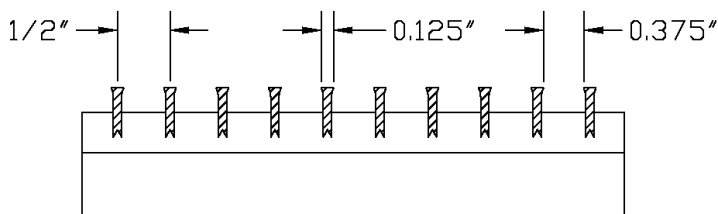

2. Select a Top Mounting Option

- B - Wire Hinge
- C - Nylon Thumb Screw
- D - Nylon Screen Tabs
- E - Security Screw

3. Select a Bottom Mounting Option

- C - Nylon Thumb Screw
- D - Nylon Screen Tabs
- E - Security Screw

BLADE OPTIONS

-00

0° 13/64" blades on 1/2" centers

-01

0° 1/4" blades on 1/2" centers

-15

15° 13/64" blades on 1/2" centers

-30

30° 13/64" blades on 1/2" centers

-82

0° 1/8" blades on 1/2" centers

-84

0° 1/8" blades on 1/4" centers

MOUNTING

Both a top & bottom mounting option is required for securing the grille to the outer frame.

Wire Hinge