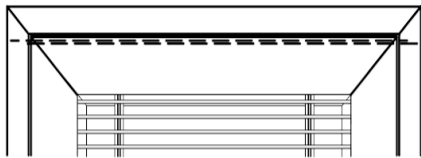

30° 13/64" blades on 1/2" centers

-82

0° 1/8" blades on 1/2" centers

-84

0° 1/8" blades on 1/4" centers

MOUNTING

Both a top & bottom mounting option is required for securing the grille to the outer frame.

Wire Hinge

B

B - Wire Hinge mounting is for hinged access only, and grille face is connected to the outer filter frame.

B - Wire Hinge is only available for top mounting.

Nylon Thumb Screw

C

C - Nylon Thumb Screw

Nylon Screen Tabs