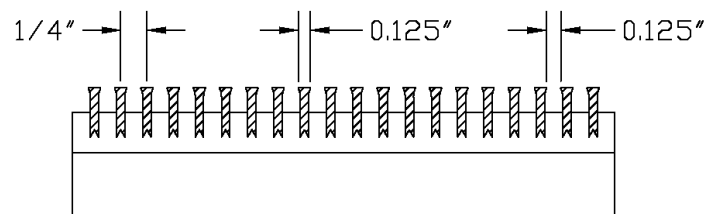

- Complements the appearance of our Bar Linear grilles.
- Fully-extruded, architectural aluminum construction.
- Fixed blades parallel to the length.
- Designed to fit a standard 2" filter depth.
- Available on 2" increments as standard. Custom sizes available down to 1/16" increments.
- Available with durable powder coat finish.

30° 13/64" blades on 1/2" centers

-82

0° 1/8" blades on 1/2" centers

-84

0° 1/8" blades on 1/4" centers

MOUNTING

Both a top & bottom mounting option is required for securing the grille to the outer frame.

Wire Hinge

B

B - Wire Hinge mounting is for hinged access only, and grille face is connected to the outer filter frame.

B - Wire Hinge is only available for top mounting.

Nylon Thumb Screw

C

C - Nylon Thumb Screw

Nylon Screen Tabs