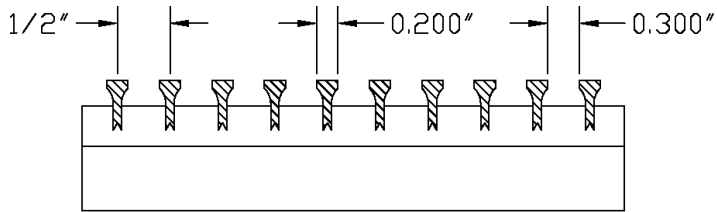

- Complements the appearance of our Bar Linear grilles.
- Fully-extruded, architectural aluminum construction.
- Fixed blades parallel to the length.
- Designed to fit a standard 2" filter depth.
- Available on 2" increments as standard. Custom sizes available down to 1/16" increments.
- Available with durable powder coat finish.

2. Select a Top Mounting Option

- B - Wire Hinge
- C - Nylon Thumb Screw
- D - Nylon Screen Tabs
- E - Security Screw

3. Select a Bottom Mounting Option

- C - Nylon Thumb Screw
- D - Nylon Screen Tabs
- E - Security Screw

4. Specify the Length x Height Dimensions

Inches MM _____ x _____

5. Select a Finish

- W - White
- S - Silver
- M - Mill

6. Select a Lead Time

- 3 Day Ship
- Next Friday
- Standard Delivery

Qty

Project / Location: _____
Architect: _____
Engineer: _____
Contractor: _____

BLADE OPTIONS

-00

0° 13/64" blades on 1/2" centers

-01

0° 1/4" blades on 1/2" centers

-15

15° 13/64" blades on 1/2" centers

-30