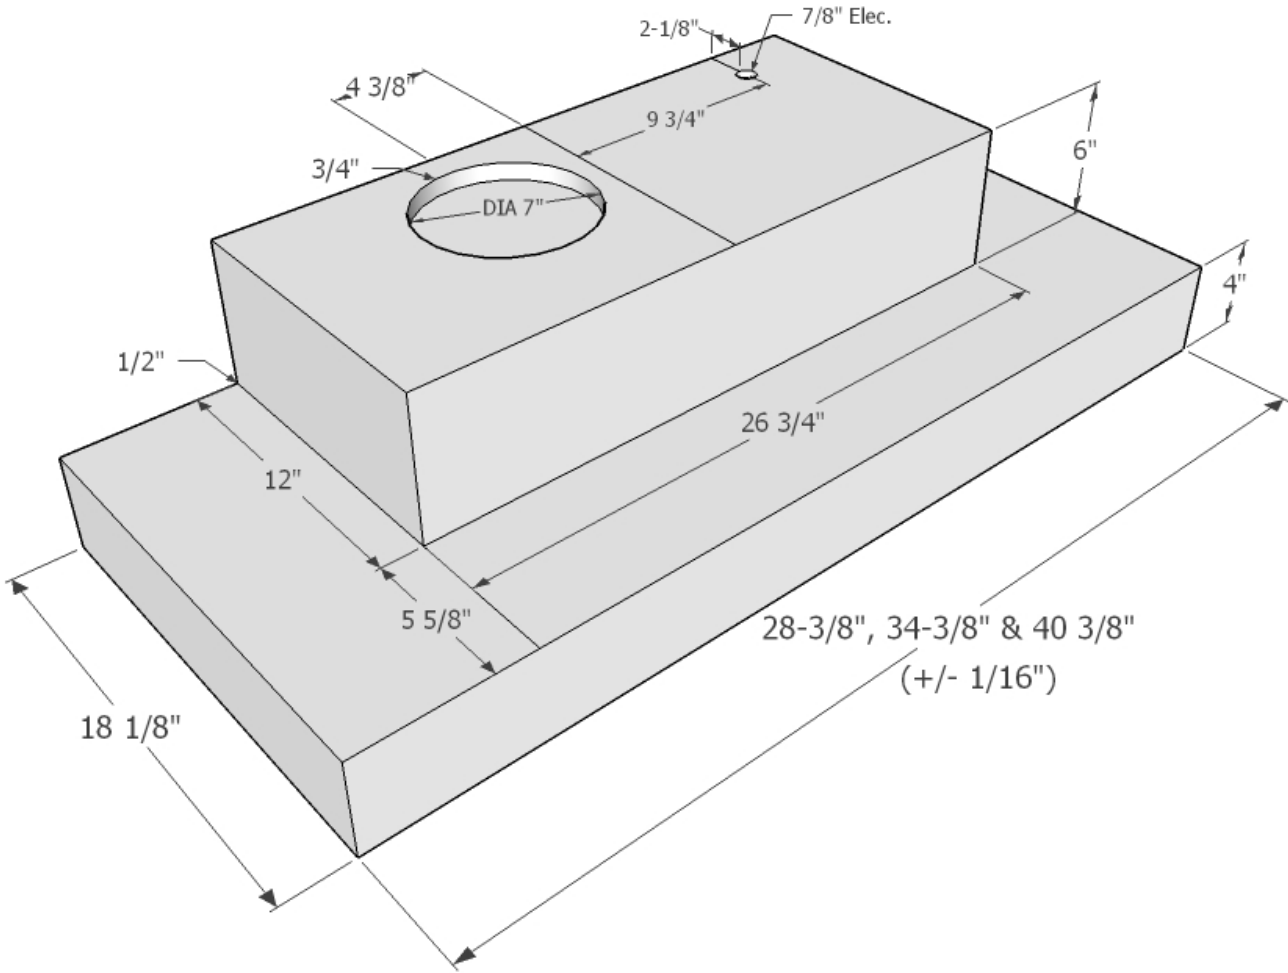

Ventilator Insert, With Baffles, Specifications C2000BP1B

SEVEN YEAR, IN HOME, LIMITED WARRANTY, THE BEST IN THE INDUSTRY!

All dimensions are (+/-) 1/16" and are subject to change. Drawings are not to scale.