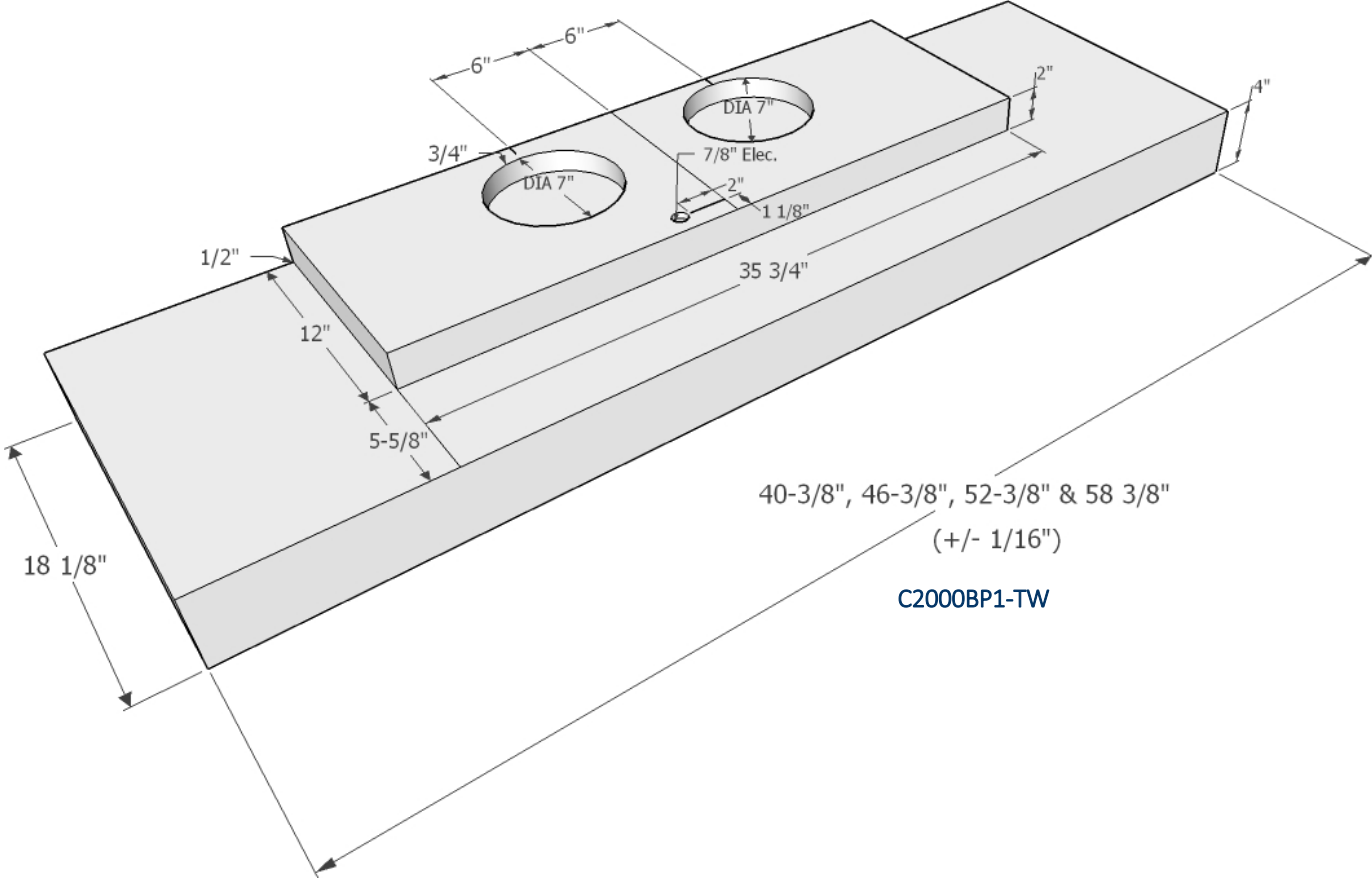

OPTIONS:

- ◆ 7 Watt LED available. (50 Watt Halogen Equivalent)
Part # LBULB set of two.
30" to 48" Hoods take 2 Bulbs (1 Set)
54" to 60" Hoods take 4 Bulbs (2 Sets)
- ◆ Flange for the perfect fit.
- ◆ Transition.
- ◆ Remote wiring.

NO Performance Warranty over BBQ Grills/Griddles.

TRANSITION

Example: C2036PS-8
Vent Size 8" Round x 3-1/2" High

Example: C2042BP-K
Vent Size 10" Round x 7" High

Powered Liner Specifications

C2000BP1-TW

TRANSITION

Example: C2042BP1-TW-8-SS
Vent Size 8" Round x 3-1/2" High

SEVEN YEAR, IN HOME, LIMITED WARRANTY, THE BEST IN THE INDUSTRY!
All dimensions are (+/-) 1/16" and are subject to change. Drawings are not to scale.