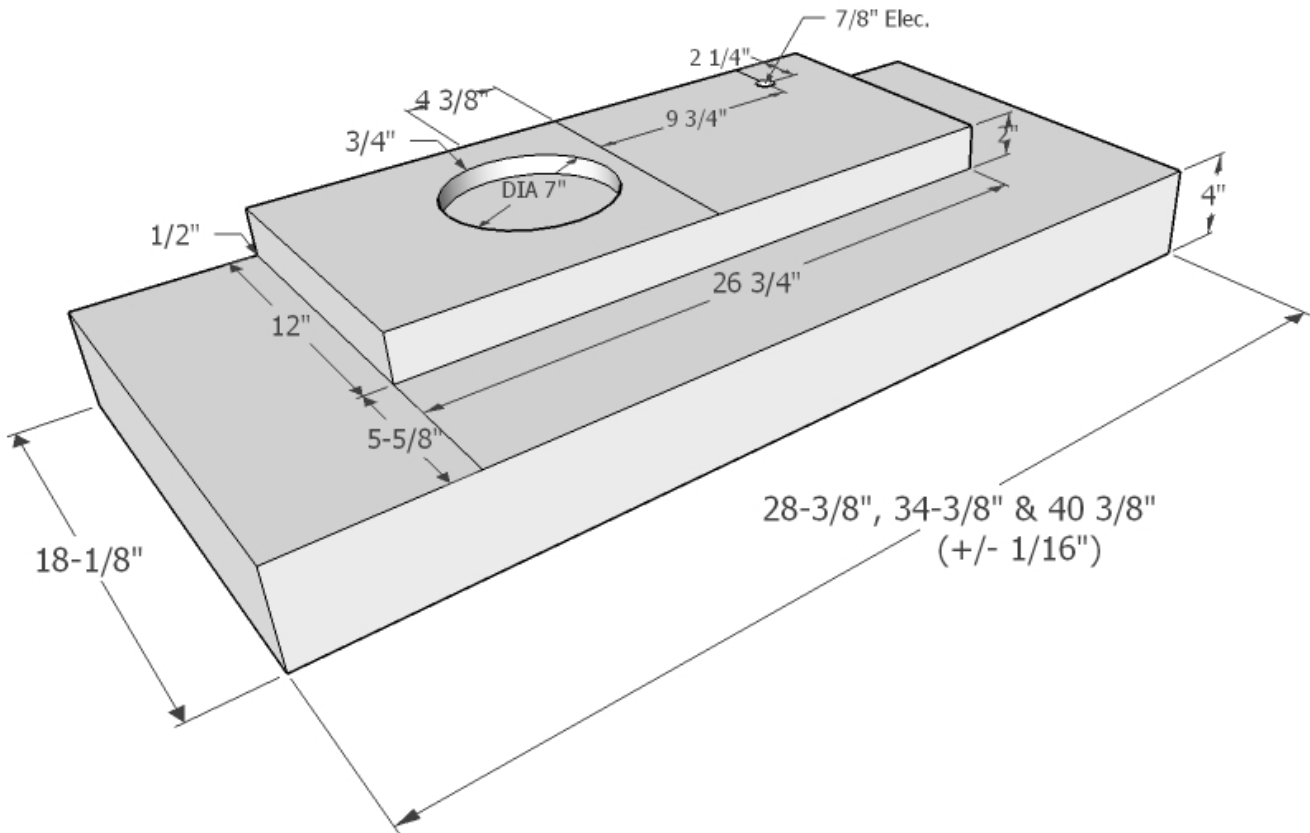

Ventilator Insert, Mesh Filters, Specifications C2000BP1

SEVEN YEAR, IN HOME, LIMITED WARRANTY, THE BEST IN THE INDUSTRY!

All dimensions are ($\pm$) $1/16$ " and are subject to change. Drawings are not to scale.