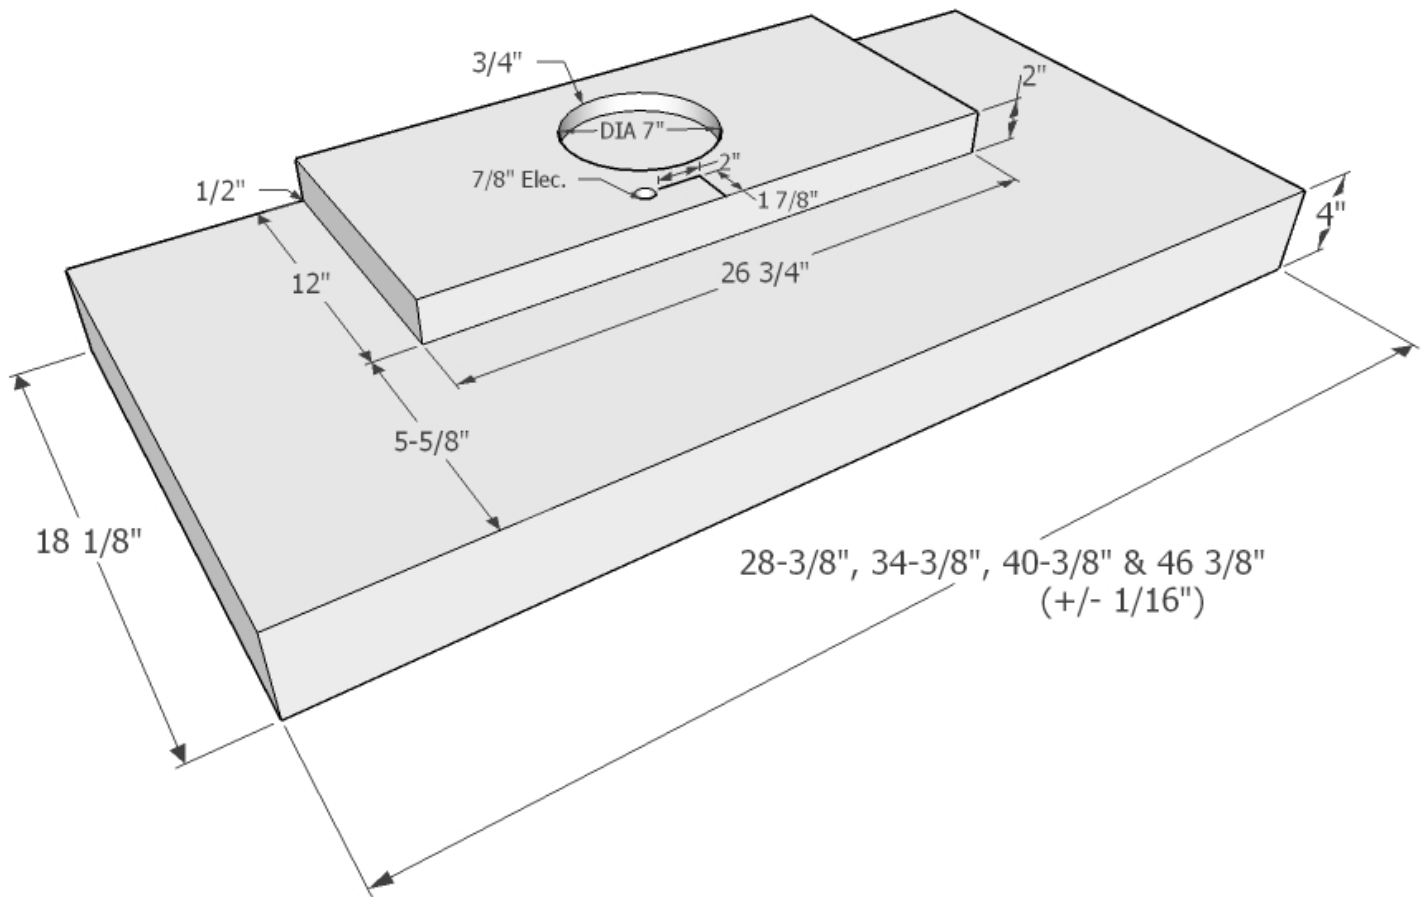

Ventilator Insert, Mesh Filters, Specifications C2000BP, C2000BP-8, C2000BP-K

TRANSITION

Example: C2036BP-8
Vent Size 8" Round x 3-1/2" High

Example: C2042BP-K
Vent Size 10" Round x 7" High

SEVEN YEAR, IN HOME, LIMITED WARRANTY, THE BEST IN THE INDUSTRY!

All dimensions are ($\pm$) $1/16''$ and are subject to change. Drawings are not to scale.