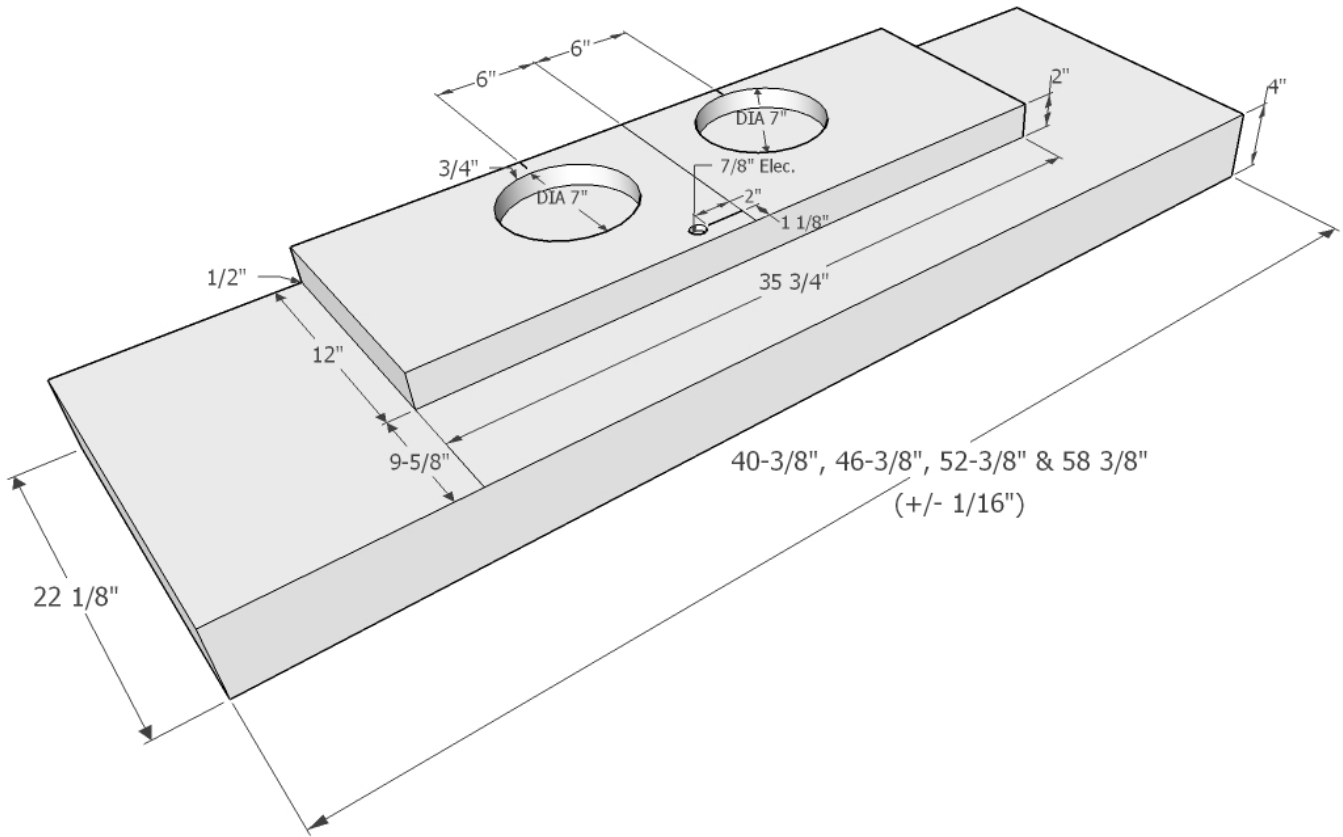

Ventilator Insert, Mesh Filters, Specifications C2000PS1-TW, C2000PS1-TW-8

TRANSITION

Example: C2048PS1-TW-8
Vent Size 8" Round x 3-1/2" High

SEVEN YEAR, IN HOME, LIMITED WARRANTY, THE BEST IN THE INDUSTRY!

All dimensions are ($\pm$) $1/16$ " and are subject to change. Drawings are not to scale.