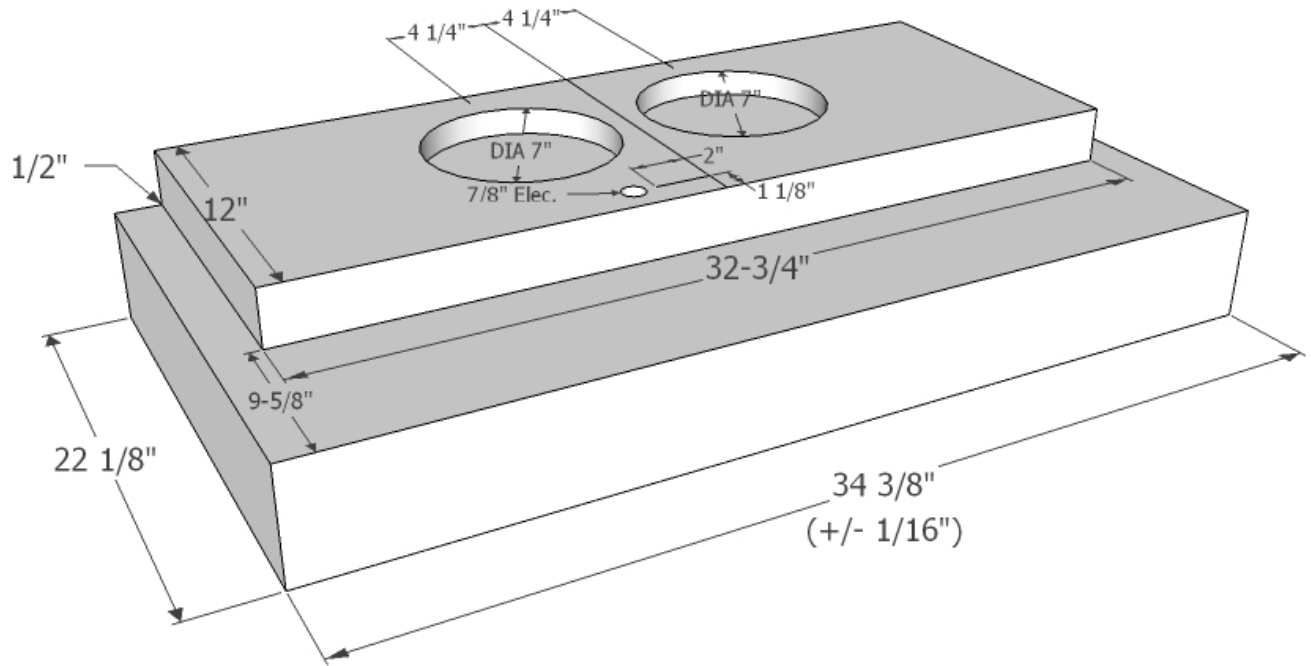

Ventilator Insert, Mesh Filters, Specifications C2036PS1-TW, C2036PS1-TW-8

TRANSITION

Example: C2036PS1-TW-8
Vent Size 8" Round x 3-1/2" High

SEVEN YEAR, IN HOME, LIMITED WARRANTY, THE BEST IN THE INDUSTRY!

All dimensions are (+/-) 1/16" and are subject to change. Drawings are not to scale.