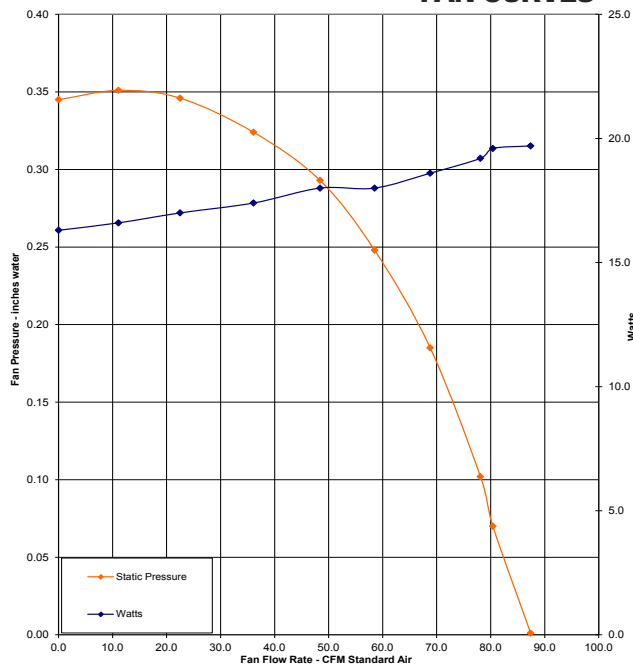

BPT12-13H1

FOR BATHROOM SIZE UP TO 75 FT²

- 70 CFM
- 1.5 sone
- 17 Watts
- 120 V Motor
- 4" outlet
- Comes with plastic grill
- Shipping weight: 8.0 lbs.

DIMENSIONS

FAN CURVES

BPT18-34A-5

FOR BATHROOM SIZE UP TO 105 FT²

- 110 CFM
- 1 sone
- 31 Watts
- 120 V Motor
- 4" outlet
- Comes with plastic grill
- Shipping weight: 13.9 lbs.

DIMENSIONS

FAN CURVES