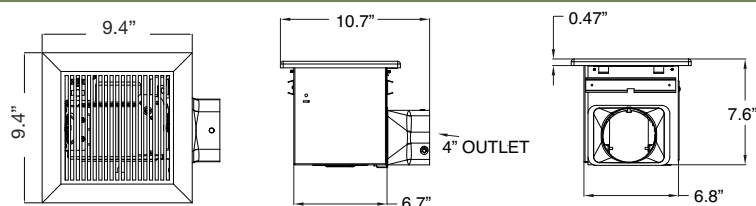

BPT12-13H1

FOR BATHROOM SIZE UP TO 75 FT²

- 70 CFM
- 1.5 sone
- 17 Watts
- 120 V Motor
- 4" outlet
- Comes with plastic grill
- Shipping weight: 8.0 lbs.

DIMENSIONS

FAN CURVES

BPT18-34A-5

FOR BATHROOM SIZE UP TO 105 FT²

- 110 CFM
- 1 sone
- 31 Watts
- 120 V Motor
- 4" outlet
- Comes with plastic grill
- Shipping weight: 13.9 lbs.

DIMENSIONS

FAN CURVES