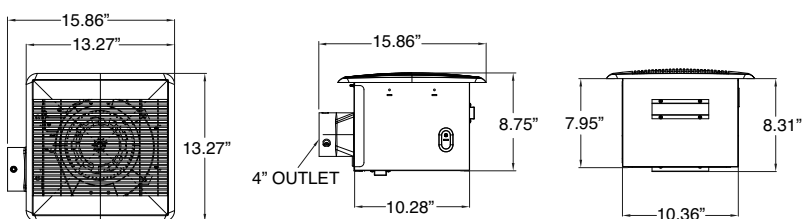

BPT12-13H1

FOR BATHROOM SIZE UP TO 75 FT²

- 70 CFM
- 1.5 sone
- 17 Watts
- 120 V Motor
- 4" outlet
- Comes with plastic grill
- Shipping weight: 8.0 lbs.

DIMENSIONS

FAN CURVES

BPT18-34A-5

FOR BATHROOM SIZE UP TO 105 FT²

- 110 CFM
- 1 sone
- 31 Watts
- 120 V Motor
- 4" outlet
- Comes with plastic grill
- Shipping weight: 13.9 lbs.

DIMENSIONS

FAN CURVES