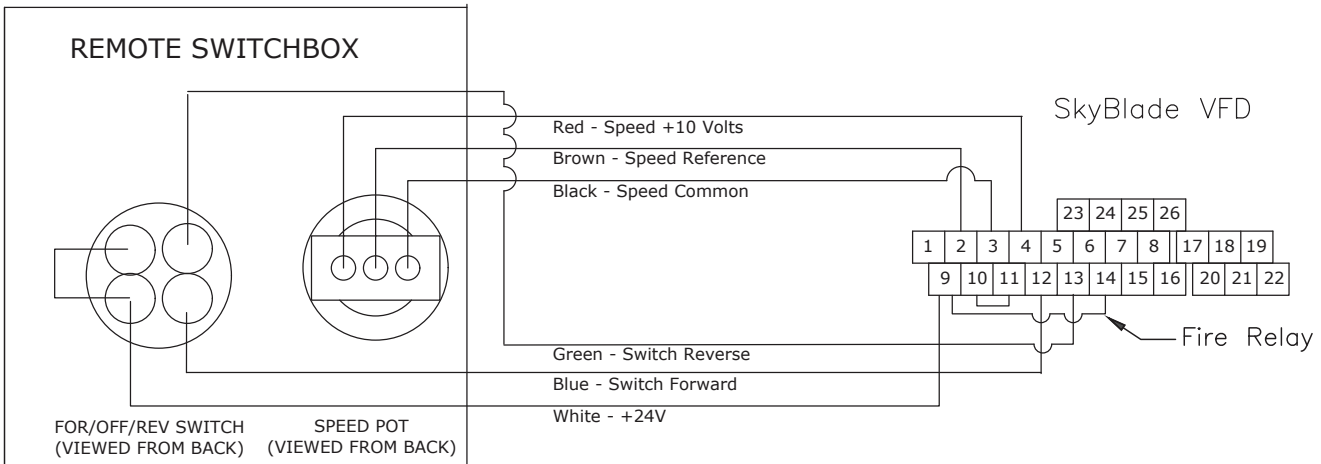

230V/1PH, 230V/3PH, & 460V/3PH - ABB DRIVE