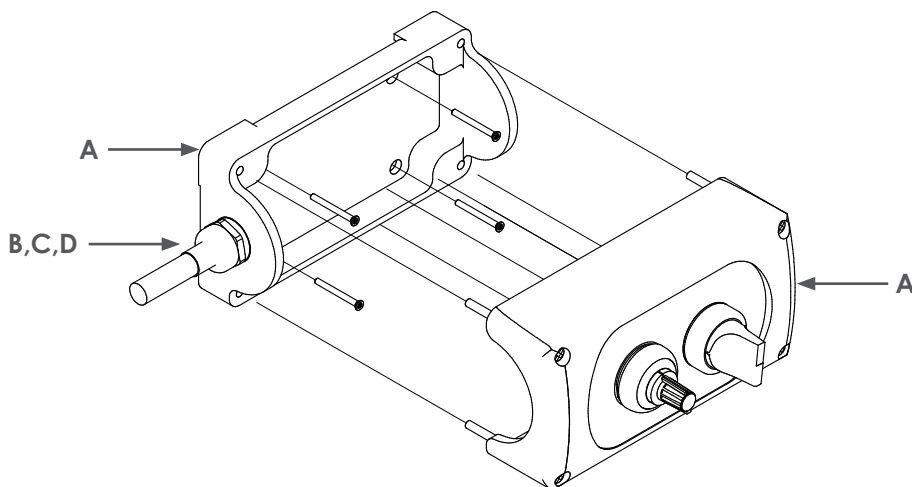

### TECHNICAL SPECIFICATIONS

<b>Power Supply</b>	0-10V DC analog from VFD
<b>Dimensions</b>	3"W x 2"H x 5"D
<b>Weight</b>	0.75 lb.
<b>Language Protocol</b>	0-10v signal
<b>User Interface</b>	Rotary dial
<b>Enclosure</b>	ABS plastic
<b>Fans/Control</b>	Single fan control
<b>Power Consumption</b>	0.5W
<b>Connections</b>	24 AWG 6-core shielded wire (included)
<b>Max Cable Length</b>	300 Ft.
<b>Rating</b>	NEMA 4X, IP65

### PACKAGE CONTENTS & ASSEMBLY

**A. Single Yoke Controller (x1)**

**B. Strain Relief Bushing (x1)**

**C. Heat-shrink Tubing (x1)**

**D. Control Cable (100 ft)**

**E. 3.5" Jumper (x1)**