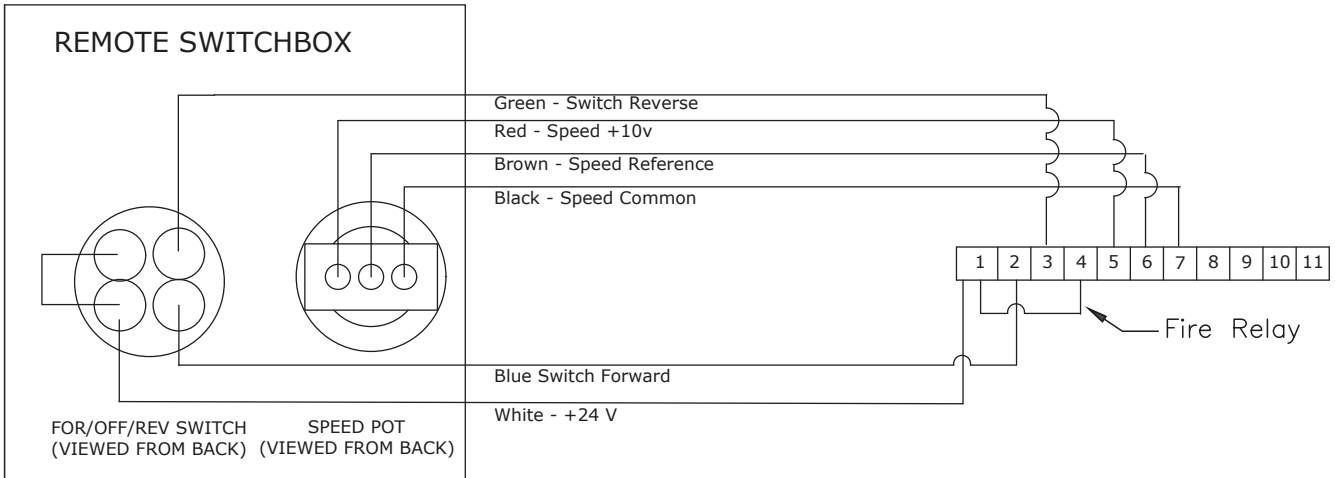

CONTROLLERS

Single Yoke Controller

WIRING DIAGRAM - GEARED DRIVE FAN (ABB DRIVE)

120V/1PH - ABB DRIVE