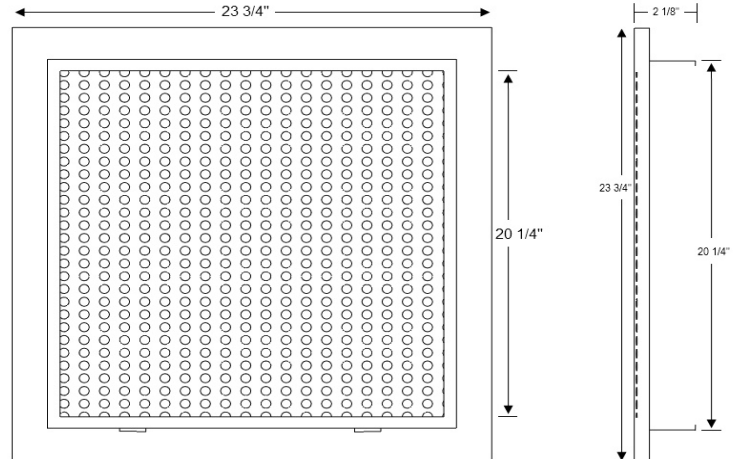

**SUBMITTAL**Model: **4030FG - 1****T-Bar Return Air Filter Grille****Features:**

- Perforated return air filter grille
- Accepts a standard 20" x 20" x 1" filter (not included)
- Finished with white powder coating

- Material : Steel
- Face : Stamped
- Finish: White powder coating
- Packaging : Individually Shrink Wrapped
- Size :  
Min. 23 3/4" x 23 3/4"  
Max. 23 3/4" x 23 3/4"

Project name: \_\_\_\_\_ Architect: \_\_\_\_\_