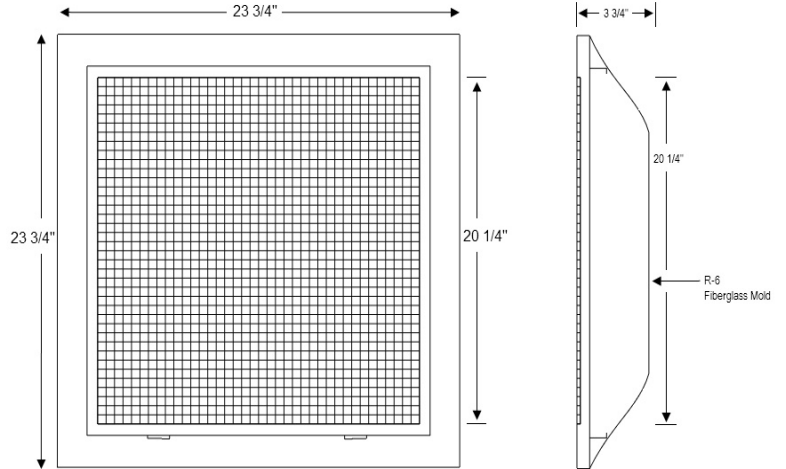

SUBMITTAL

Model: **4040FG - 2MLD**

T-Bar Return Air Filter Grille

Features:

- Acrylic egg crate return air filter grille
- R6 rating fiberglass molded back
- Accepts a standard 20" x 20" x 1" filter (not included)
- Finished with white powder coating

Material : Steel frame with acrylic face

Face : Stamped

Finish: White powder coating

Packaging : Individually Shrink Wrapped

Size : Min. 23 3/4" x 23 3/4"
Max. 23 3/4" x 23 3/4"

Project name: _____ Architect: _____