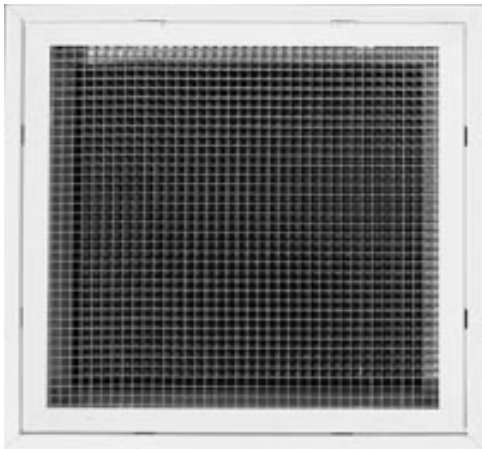

SUBMITTAL

Model: **4040FG - 2MLD**

T-Bar Return Air Filter Grille

Features:

- Acrylic egg crate return air filter grille
- R6 rating fiberglass molded back
- Accepts a standard 20" x 20" x 1" filter (not included)
- Finished with white powder coating

Material : Steel frame with acrylic face

Face : Stamped

Finish: White powder coating

Packaging : Individually Shrink Wrapped

Size : Min. 23 3/4" x 23 3/4"
Max. 23 3/4" x 23 3/4"

Project name: _____ Architect: _____