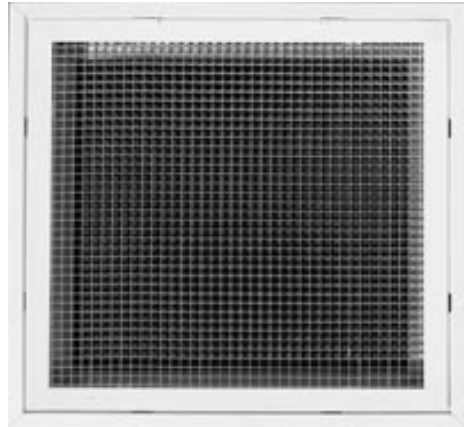

SUBMITTAL

Model: **4040FG - 1**

T-Bar Return Air Filter Grille

Features:

- Acrylic egg crate return air filter grille
- Accepts a standard 20" x 20" x 1" filter (not included)
- Finished with white powder coating

Material : Steel frame with acrylic face

Face : Stamped

Finish: White powder coating

Packaging : Individually Shrink Wrapped

Size : Min. 23 3/4" x 23 3/4"
Max. 23 3/4" x 23 3/4"

Project name: _____ Architect: _____