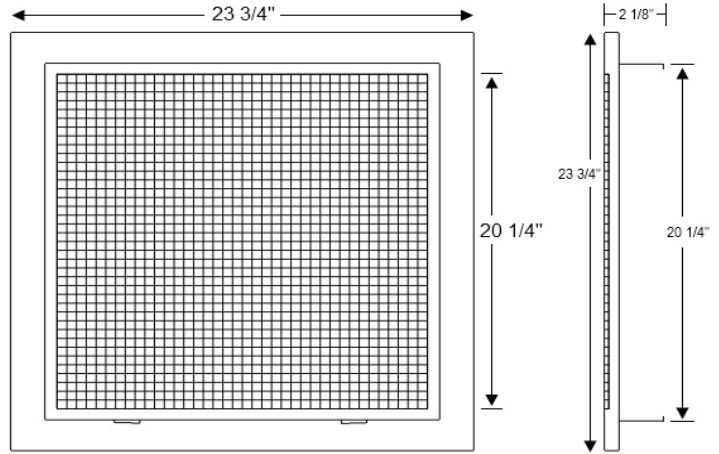

SUBMITTAL

Model: **4040FG - 1**

T-Bar Return Air Filter Grille

Features:

- Acrylic egg crate return air filter grille
- Accepts a standard 20" x 20" x 1" filter (not included)
- Finished with white powder coating

Material : Steel frame with acrylic face

Face : Stamped

Finish: White powder coating

Packaging : Individually Shrink Wrapped

Size : Min. 23 3/4" x 23 3/4"
Max. 23 3/4" x 23 3/4"

Project name: _____ Architect: _____