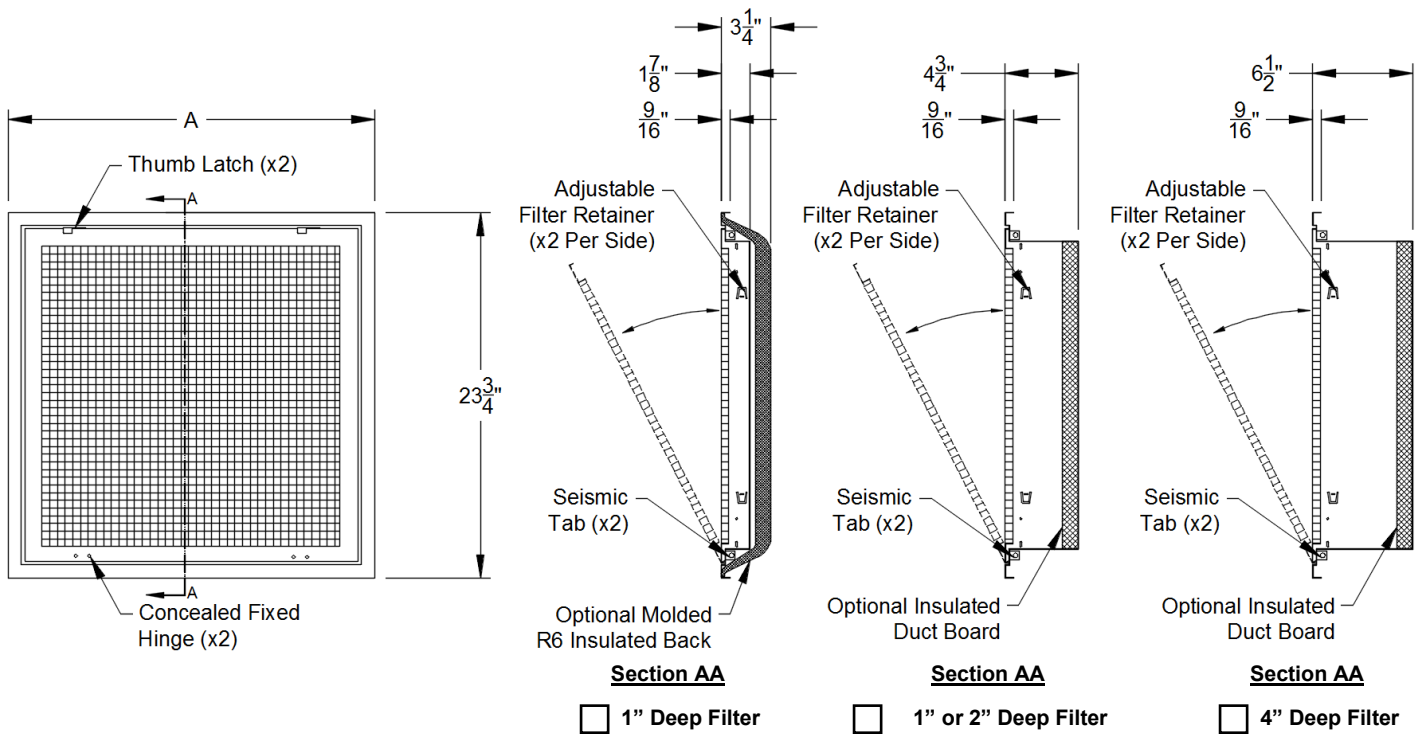

Model: _____ Size: _____ Tag: _____

Project Name: _____

Project Location: _____

Engineer: _____ Contractor: _____

Distributor: _____ Representative: _____

Features:

- Accepts 20" x 20" Filter Provided by Others.
- Removable Face
- Pristine White Powder Coat Finish

Construction Options:

- ☐ R6 Molded Universal Insulated Back (Only Available on 24" x 24" Ceiling Module with 1" Deep Filter)
- ☐ R4 Insulated Duct Board
- ☐ R6 Insulated Duct Board
- ☐ Acrylic Egg Crate
- ☐ Aluminum Egg Crate

Ceiling Module Size	Dim "B"
24" x 24"	23 3/4"
48" x 24"	47 3/4"

Note: This submittal is meant to demonstrate the general dimensions of this product. The illustrations are not meant to detail every aspect of the product. Drawings are not to scale. T.A. Industries, Inc. reserves the right to make changes without notice or obligations.