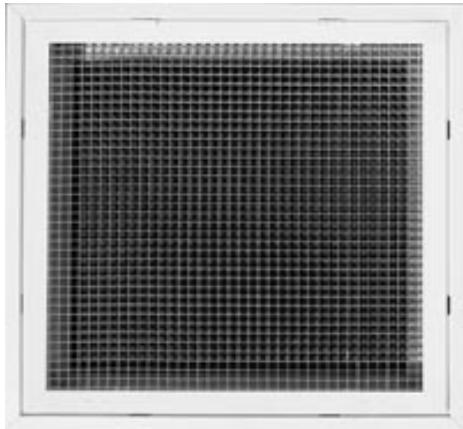

***SUBMITTAL***

Model: **4050FG - 1**

T-Bar Return Air Filter Grille

**Features:**

- Aluminum egg crate return air filter grille
- Accepts a standard 20" x 20" x 1" filter (not included)
- Finished with white powder coating

**Material :** Steel frame with aluminum face

**Face :** Stamped

**Finish:** White powder coating

**Packaging :** Individually Shrink Wrapped

**Size :** Min. 23 3/4" x 23 3/4"  
Max. 23 3/4" x 23 3/4"

Project name: \_\_\_\_\_ Architect: \_\_\_\_\_