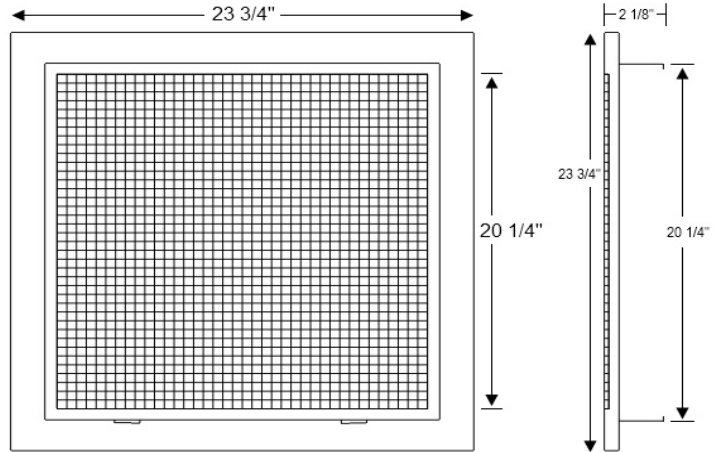

***SUBMITTAL***

Model: **4050FG - 1**

T-Bar Return Air Filter Grille

**Features:**

- Aluminum egg crate return air filter grille
- Accepts a standard 20" x 20" x 1" filter (not included)
- Finished with white powder coating

**Material :** Steel frame with aluminum face

**Face :** Stamped

**Finish:** White powder coating

**Packaging :** Individually Shrink Wrapped

**Size :** Min. 23 3/4" x 23 3/4"  
Max. 23 3/4" x 23 3/4"

Project name: \_\_\_\_\_ Architect: \_\_\_\_\_