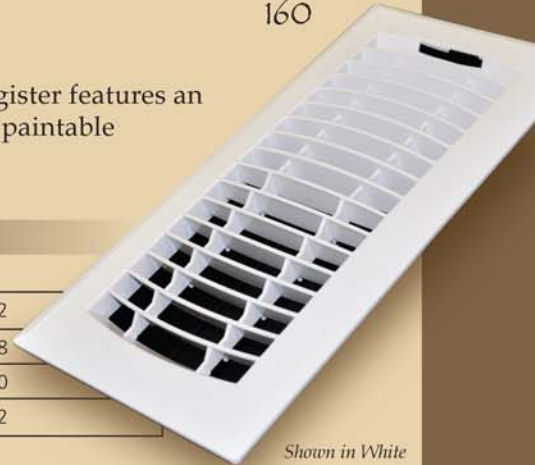

Composite Collection

Model
160

Designed with simplicity in mind, each ABS louvered register features an easy to use SmoothGlide damper and are cast in either a paintable white or brown finish.

BROWN		WHITE	
SIZE	MODEL	SIZE	MODEL
02x12	160-MBP 02X12	02x12	160-MWP 02X12
04x08	160-MBP 04X08	04x08	160-MWP 04X08
04x10	160-MBP 04X10	04x10	160-MWP 04X10
04x12	160-MBP 04X12	04x12	160-MWP 04X12

Shown in White

Solid Oak Registers & Grilles

Model
168

Engineered for years of maintenance-free use, our entire line of oak registers and grilles are precision-cut and hand assembled then either left unfinished or stained to a quality controlled light or dark finish.

UNFINISHED		LIGHT FINISH		DARK FINISH	
SIZE	MODEL	SIZE	MODEL	SIZE	MODEL
04x10	168-OUF 04x10	04x10	168-OLF 04x10	04x10	168-ODF 04x10
04x12	168-OUF 04x12	04x12	168-OLF 04x12	04x12	168-ODF 04x12