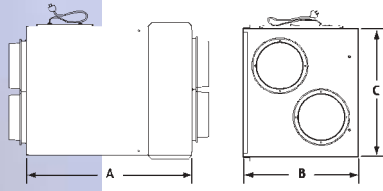

AEV Series Dimensional Data

AEV Series Electrical Data