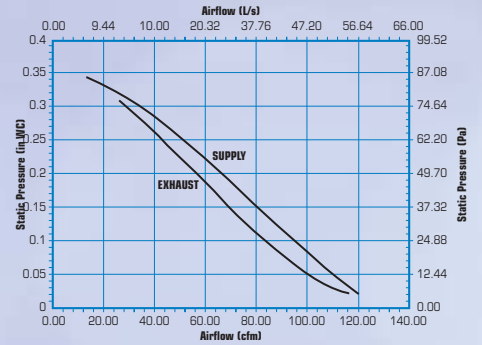

# Air Exchanger

AEV SERIES

AEV 1000

AEV Series Performance Chart

## BASIC DESIGN

AEV Series Dimensional Data

MODEL	A	B	C	WEIGHT	PORTS
AEV 1000	21.6" (47mm)	12.5" (318mm)	19" (483mm)	22lb (10kg)	4 @ 5" (127mm)

AEV Series Electrical Data

MODEL	VOLTS	AMP RATING	3' CORD w/3 PRONG PLUG
AEV 1000	120V	0.6A	YES