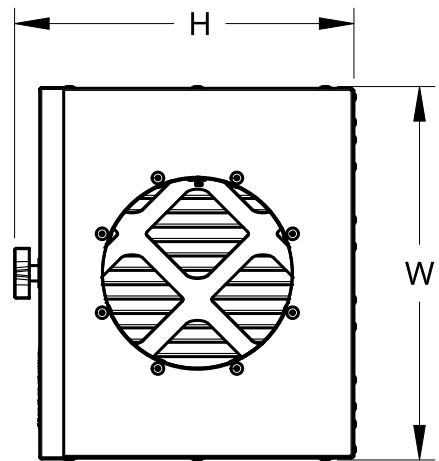

DA	LOA	L	H	W	FILTER
4"	23"	19.576"	10.605"	11.61"	20x10
6"	23"	19.576"	10.605"	11.61"	20x10
8"	23"	19.576	14.605"	11.61"	20x14
10"	23"	19.576	14.605"	11.61"	20x14

SFB-A-4/6	4", 6" Duct Size with 20x10 filter (19.75 x 9.75 actual)	ENGINEER:	NEIL SMITH	MODEL	REV.	 Airscape Inc. 625 Charles Way, Medford, OR 97501 Tel: 866.448.4187	
SFB-A-8/10	8", 10" Duct Size with 20x14 filter (19.75 x 13.75 actual)	DRAWN BY:	OBIWANJACOBI	<h2>Simple Filter Box - A-Inline Series</h2>			
PROPRIETARY AND CONFIDENTIAL: THE INFORMATION CONTAINED IN THIS DRAWING IS THE SOLE PROPERTY OF AIRSCAPE INC. ALL RIGHTS RESERVED				Marketing Assembly Drawing	SFB-A-MA-0-1	DATE DRAWN: 01/16/2023	SHEET 1 OF 1