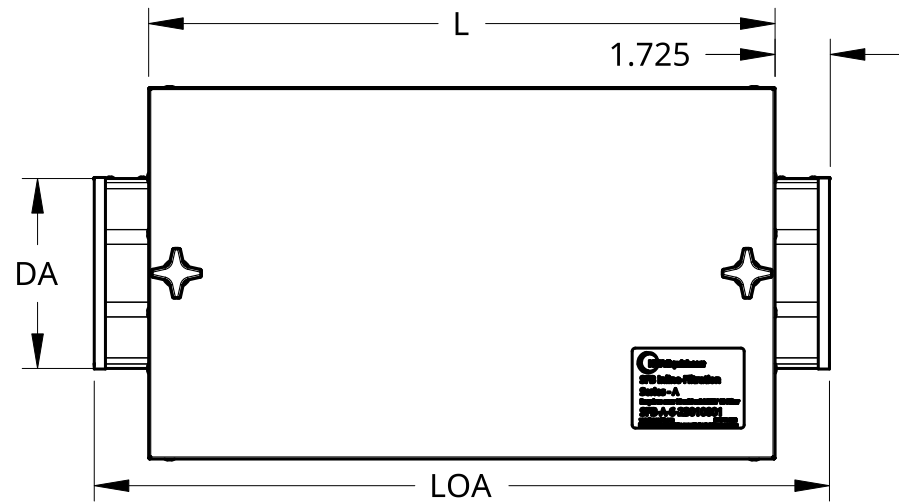

DA	LOA	L	H	W	FILTER
4"	23"	19.576"	10.605"	11.61"	20x10
6"	23"	19.576"	10.605"	11.61"	20x10
8"	23"	19.576	14.605"	11.61"	20x14
10"	23"	19.576	14.605"	11.61"	20x14

SFB-A-4/6	4", 6" Duct Size with 20x10 filter (19.75 x 9.75 actual)	ENGINEER:	NEIL SMITH	MODEL	REV.	 Airscape Inc. 625 Charles Way, Medford, OR 97501 Tel: 866.448.4187	
SFB-A-8/10	8", 10" Duct Size with 20x14 filter (19.75 x 13.75 actual)	DRAWN BY:	OBIWANJACOBI	<h2>Simple Filter Box - A-Inline Series</h2>			
PROPRIETARY AND CONFIDENTIAL: THE INFORMATION CONTAINED IN THIS DRAWING IS THE SOLE PROPERTY OF AIRSCAPE INC. ALL RIGHTS RESERVED				Marketing Assembly Drawing	SFB-A-MA-0-1	DATE DRAWN: 01/16/2023	SHEET 1 OF 1