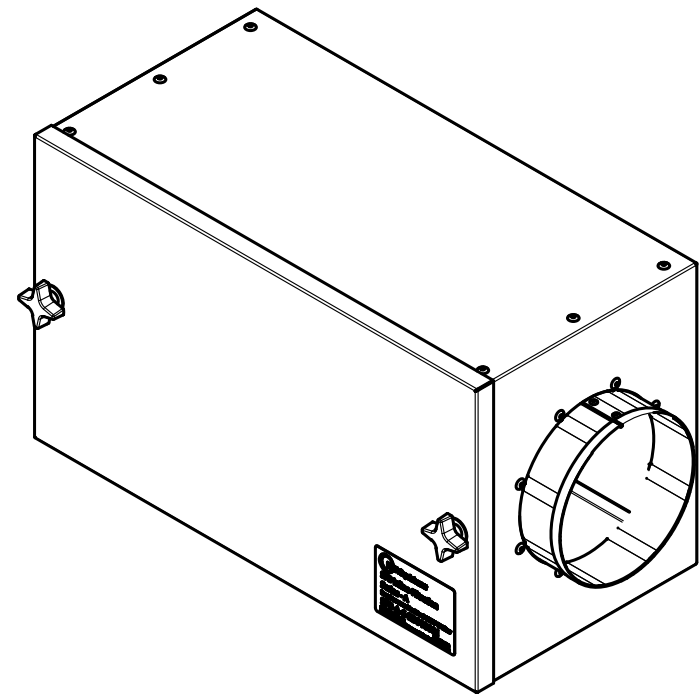

DA	LOA	L	H	W	FILTER
4"	23"	19.576"	10.605"	11.61"	20x10
6"	23"	19.576"	10.605"	11.61"	20x10
8"	23"	19.576	14.605"	11.61"	20x14
10"	23"	19.576	14.605"	11.61"	20x14

SFB-A-4/6	4", 6" Duct Size with 20x10 filter (19.75 x 9.75 actual)	ENGINEER:	NEIL SMITH	MODEL	REV.	 Airscape Inc. 625 Charles Way, Medford, OR 97501 Tel: 866.448.4187	
SFB-A-8/10	8", 10" Duct Size with 20x14 filter (19.75 x 13.75 actual)	DRAWN BY:	OBIWANJACOBI	<h2>Simple Filter Box - A-Inline Series</h2>			
PROPRIETARY AND CONFIDENTIAL: THE INFORMATION CONTAINED IN THIS DRAWING IS THE SOLE PROPERTY OF AIRSCAPE INC. ALL RIGHTS RESERVED				Marketing Assembly Drawing	SFB-A-MA-0-1	DATE DRAWN: 01/16/2023	SHEET 1 OF 1