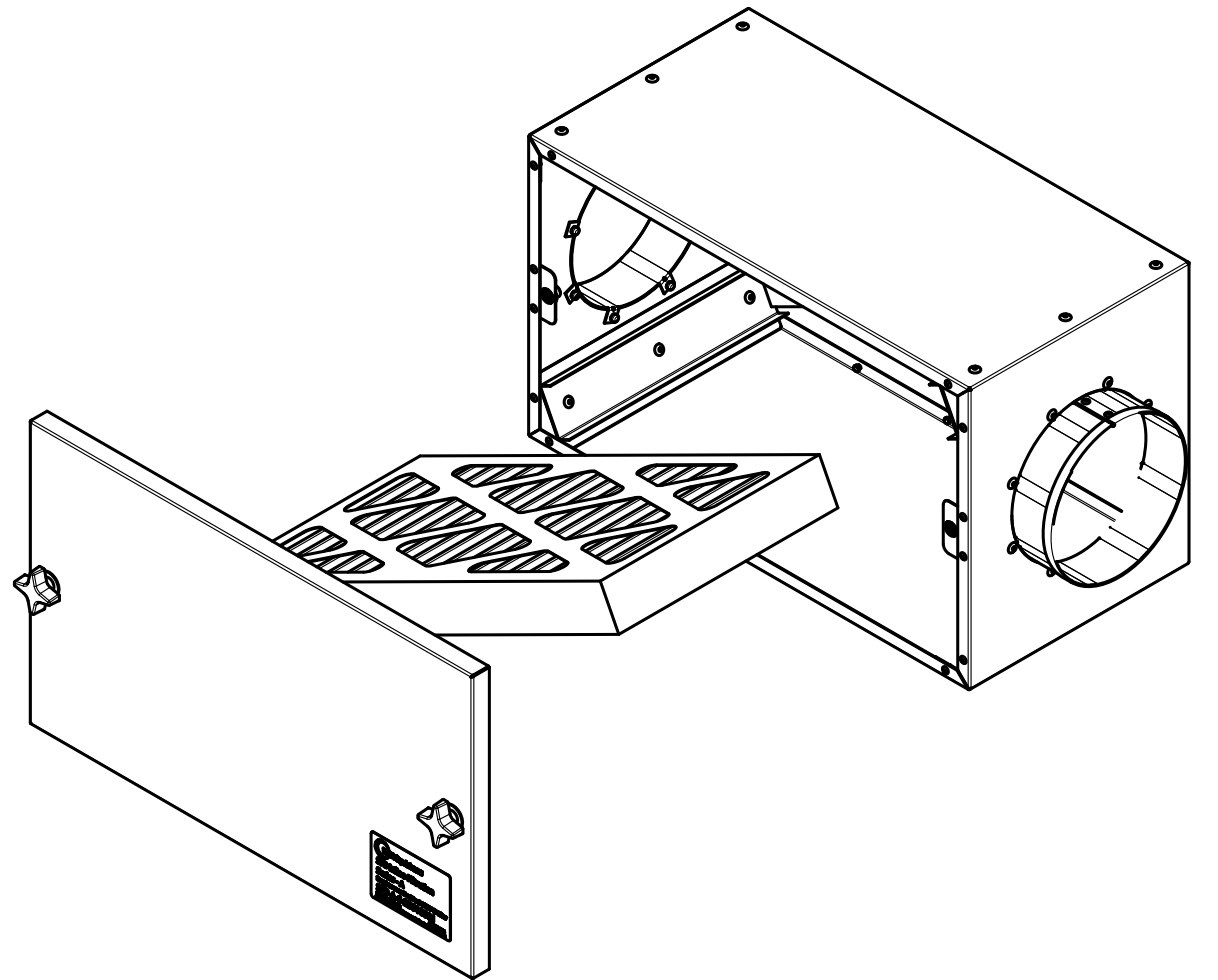

DA	LOA	L	H	W	FILTER
4"	23"	19.576"	10.605"	11.61"	20x10
6"	23"	19.576"	10.605"	11.61"	20x10
8"	23"	19.576	14.605"	11.61"	20x14
10"	23"	19.576	14.605"	11.61"	20x14

SFB-A-4/6	4", 6" Duct Size with 20x10 filter (19.75 x 9.75 actual)	ENGINEER:	NEIL SMITH	MODEL	REV.	 Airscape Inc. 625 Charles Way, Medford, OR 97501 Tel: 866.448.4187	
SFB-A-8/10	8", 10" Duct Size with 20x14 filter (19.75 x 13.75 actual)	DRAWN BY:	OBIWANJACOBI	<h2>Simple Filter Box - A-Inline Series</h2>			
PROPRIETARY AND CONFIDENTIAL: THE INFORMATION CONTAINED IN THIS DRAWING IS THE SOLE PROPERTY OF AIRSCAPE INC. ALL RIGHTS RESERVED				Marketing Assembly Drawing	SFB-A-MA-0-1	DATE DRAWN: 01/16/2023	SHEET 1 OF 1