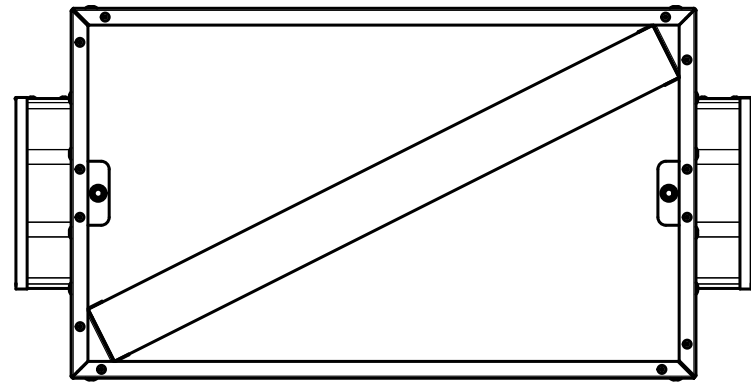

DA	LOA	L	H	W	FILTER
4"	23"	19.576"	10.605"	11.61"	20x10
6"	23"	19.576"	10.605"	11.61"	20x10
8"	23"	19.576	14.605"	11.61"	20x14
10"	23"	19.576	14.605"	11.61"	20x14

SFB-A-4/6	4", 6" Duct Size with 20x10 filter (19.75 x 9.75 actual)	ENGINEER:	NEIL SMITH	MODEL	REV.	 Airscape Inc. 625 Charles Way, Medford, OR 97501 Tel: 866.448.4187	
SFB-A-8/10	8", 10" Duct Size with 20x14 filter (19.75 x 13.75 actual)	DRAWN BY:	OBIWANJACOBI	<h2>Simple Filter Box - A-Inline Series</h2>			
PROPRIETARY AND CONFIDENTIAL: THE INFORMATION CONTAINED IN THIS DRAWING IS THE SOLE PROPERTY OF AIRSCAPE INC. ALL RIGHTS RESERVED				Marketing Assembly Drawing	SFB-A-MA-0-1	DATE DRAWN: 01/16/2023	SHEET 1 OF 1