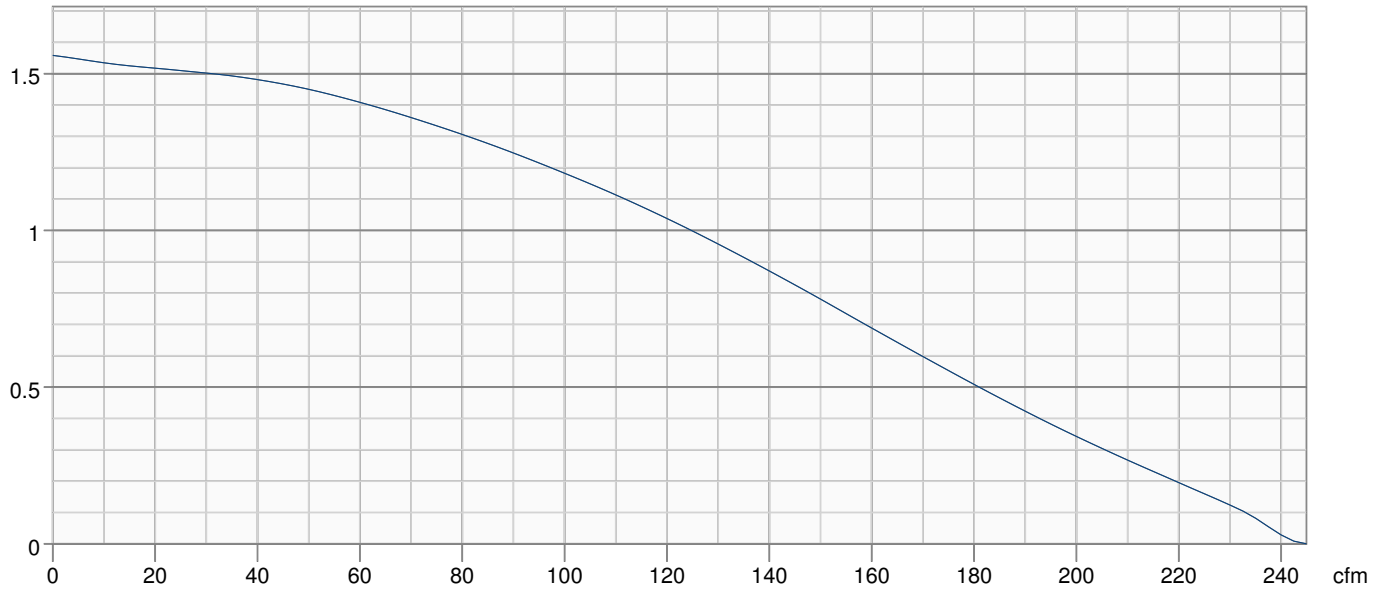

Performance curve

in. wg.

Hydraulic data

Required air flow	-
Required static pressure	-
Working air flow	-
Working static pressure	-
Air density	0.075 lb/ft³
Power	-
Fan control - RPM	-
Current	-
SFP	-
Control voltage	-
Supply voltage	-