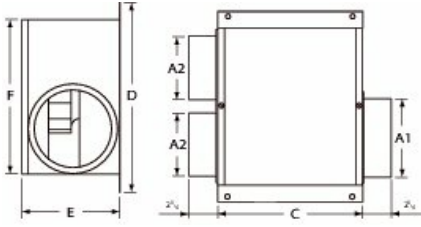

Protection/Classification

Enclosure class, motor	IP44
Insulation class	B

Dimensions and weights

Duct dimension; Circular, inlet	5 in.
Duct dimension; Circular, outlet	6 in.
Weight	11.1 lb

Optional

Duct connection type	Circular
----------------------	----------

Performance curve

in. wg.

Hydraulic data

Required air flow	-
Required static pressure	-
Working air flow	-
Working static pressure	-
Air density	0.075 lb/ft ³
Power	-
Fan control - RPM	-
Current	-
SFP	-
Control voltage	-
Supply voltage	-

Dimensions

Model	A1	A2	C	D	E	F
CVS 275A	6 (152)	5 (127)	11 (279)	15 (381)	7 5/8 (194)	12 (305)
CVS 300A / 400A	6 (152)	4 (102)	13 (330)	18 3/4 (476)	8 1/4 (210)	16 (406)

Dimensions in inches (mm)

Wiring

Accessories