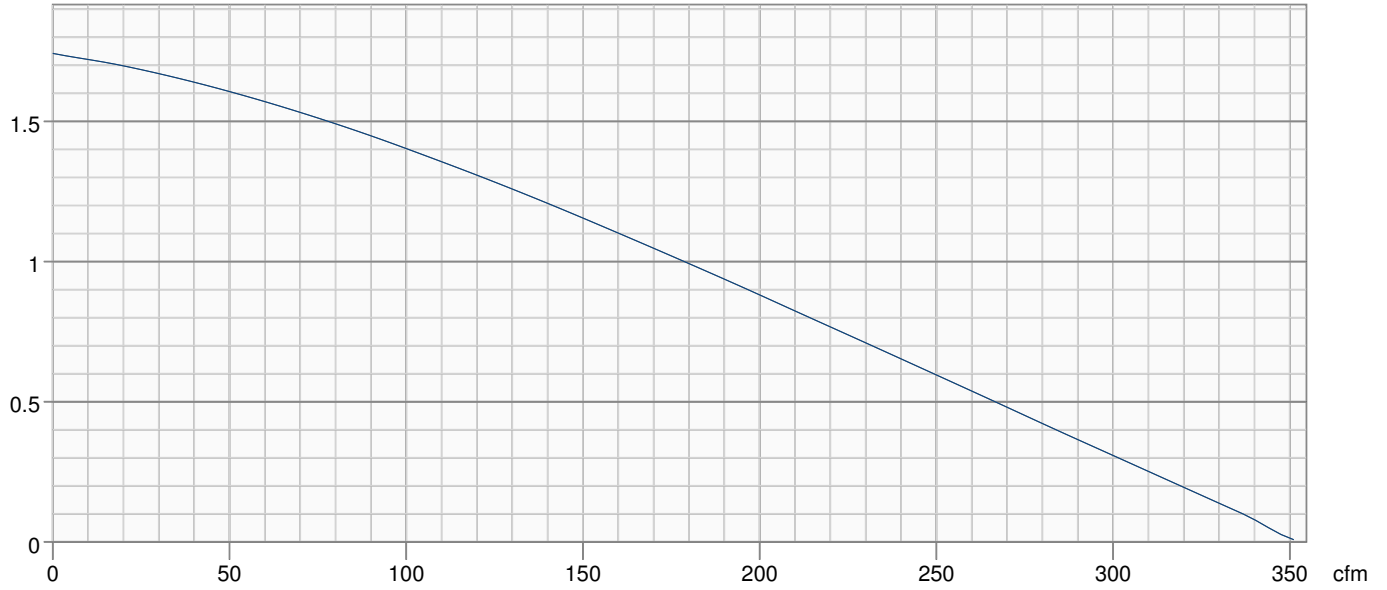

Performance curve

in. wg.

Hydraulic data

Required air flow	-
Required static pressure	-
Working air flow	-
Working static pressure	-
Air density	0.075 lb/ft³
Power	-
Fan control - RPM	-
Current	-
SFP	-
Control voltage	-
Supply voltage	-