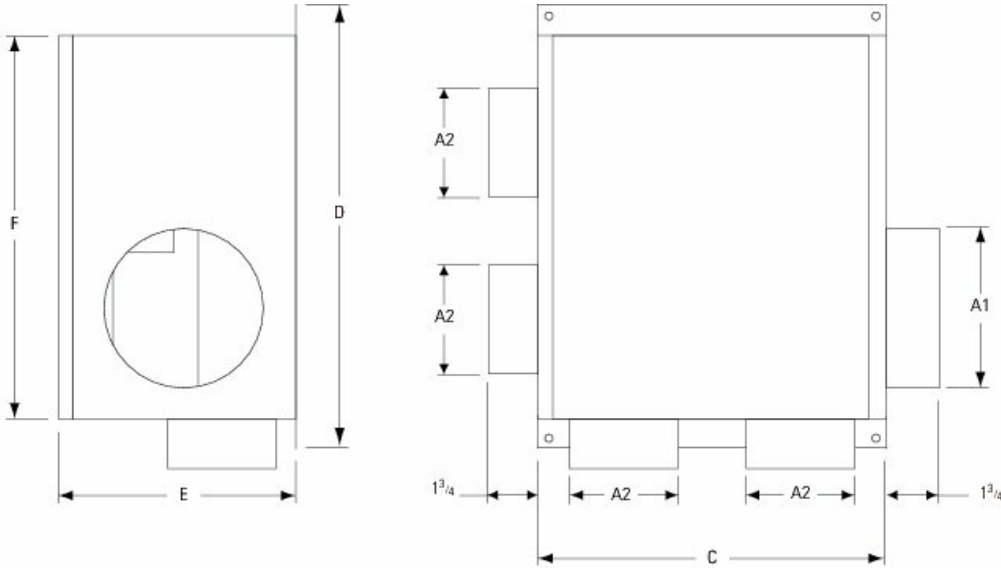

Performance curve

in. wg.

Hydraulic data

Required air flow	-
Required static pressure	-
Working air flow	-
Working static pressure	-
Air density	0.075 lb/ft ³
Power	-
Fan control - RPM	-
Current	-
SFP	-
Control voltage	-
Supply voltage	-

Dimensions

Model	A1	A2	C	D	E	F
CVS 275A	6 (152)	5 (127)	11 (279)	15 (381)	7 5/8 (194)	12 (305)
CVS 300A / 400A	6 (152)	4 (102)	13 (330)	18 3/4 (476)	8 1/4 (210)	16 (406)

Dimensions in inches (mm)

Wiring

Accessories