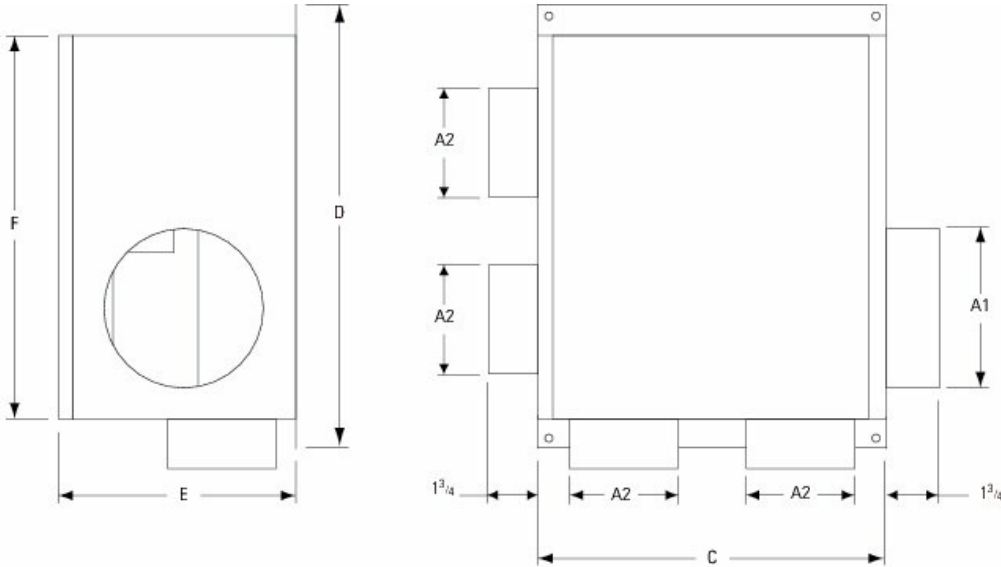

Performance curve

in. wg.

Hydraulic data

Required air flow	-
Required static pressure	-
Working air flow	-
Working static pressure	-
Air density	0.075 lb/ft ³
Power	-
Fan control - RPM	-
Current	-
SFP	-
Control voltage	-
Supply voltage	-

Dimensions

Model	A1	A2	C	D	E	F
CVS 275A	6 (152)	5 (127)	11 (279)	15 (381)	7 5/8 (194)	12 (305)
CVS 300A / 400A	6 (152)	4 (102)	13 (330)	18 3/4 (476)	8 1/4 (210)	16 (406)

Dimensions in inches (mm)

Wiring

Accessories