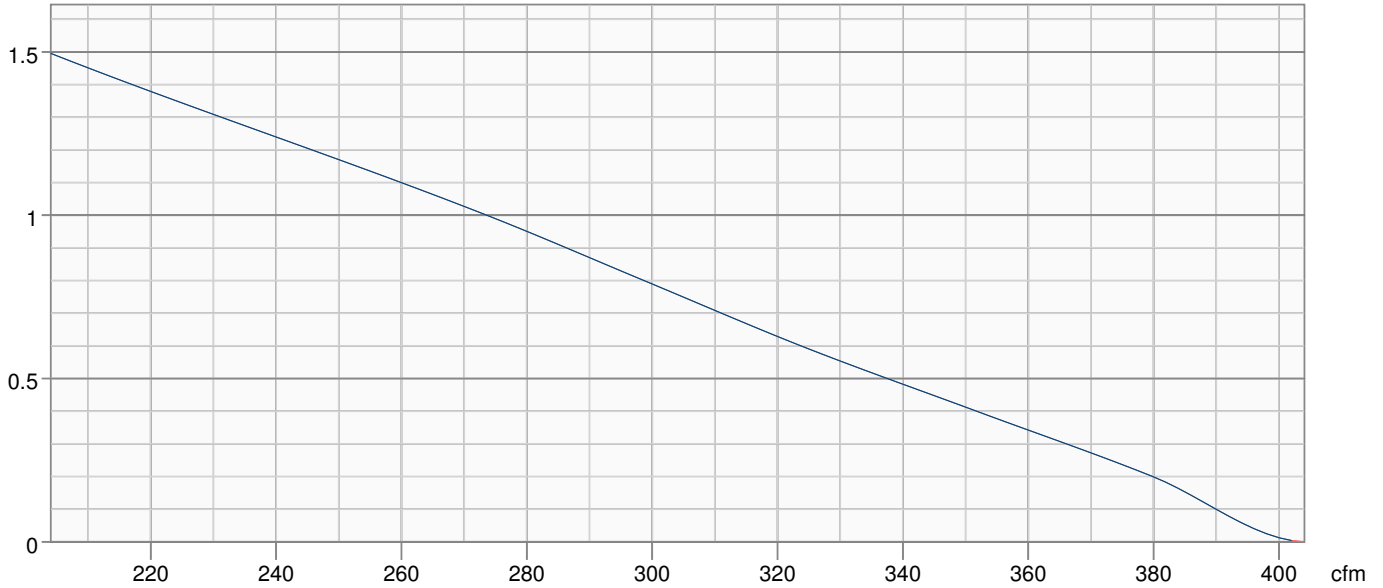

Performance curve

in. wg.

Hydraulic data

Required air flow	-
Required static pressure	-
Working air flow	-
Working static pressure	-
Air density	0.075 lb/ft³
Power	-
Fan control - RPM	-
Current	-
SFP	-
Control voltage	-
Supply voltage	-