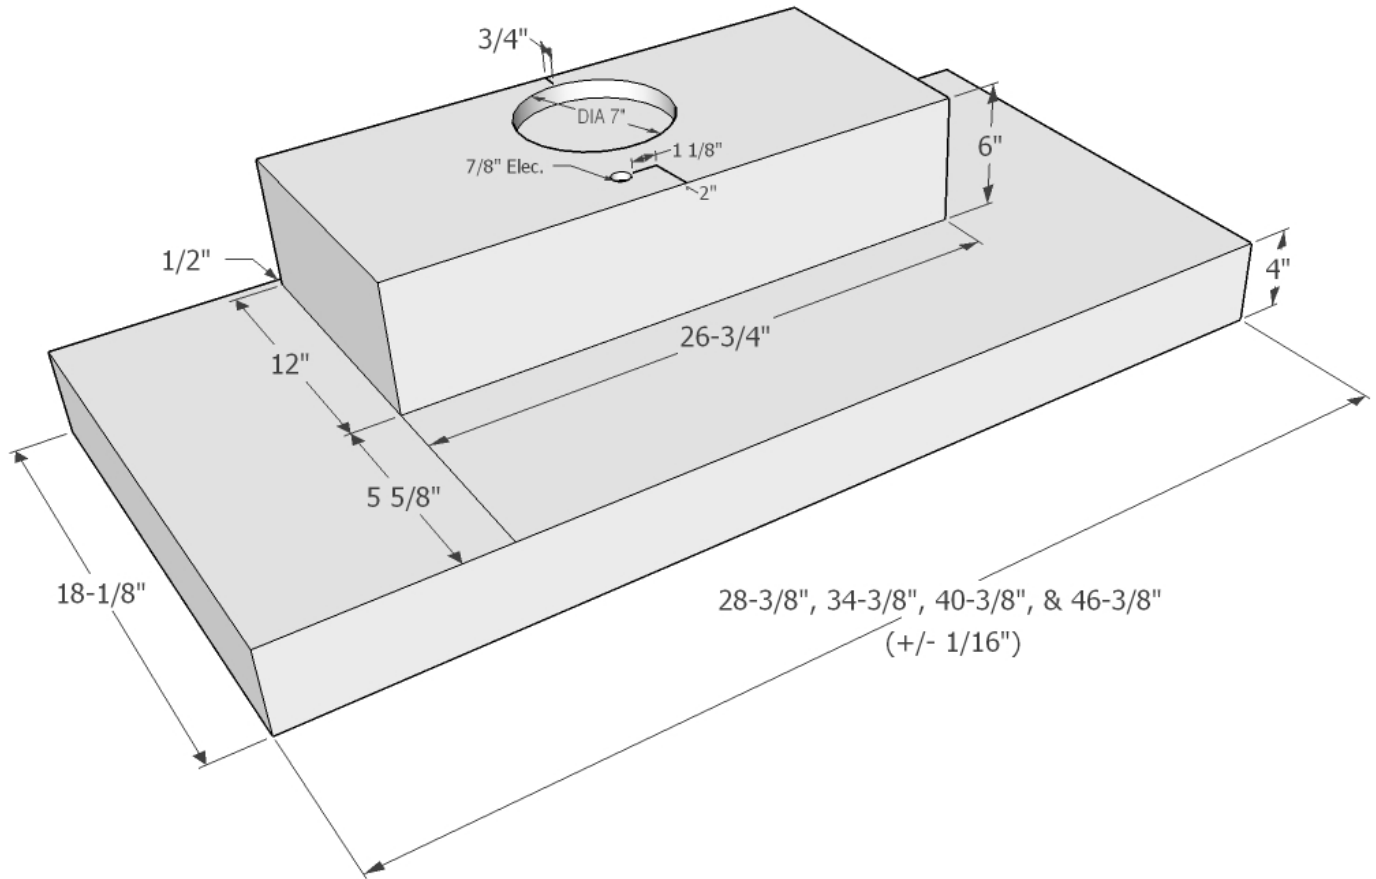

Ventilator Insert, With Baffles, Specifications C2000BPB, C2000BPB-8, C2000BPB-K

TRANSITION

Example: C2036BPB-8
Vent Size 8" Round x 3-1/2" High

Example: C2042BPB-K
Vent Size 10" Round x 7" High

SEVEN YEAR, IN HOME, LIMITED WARRANTY, THE BEST IN THE INDUSTRY!

All dimensions are (+/-) 1/16" and are subject to change. Drawings are not to scale.