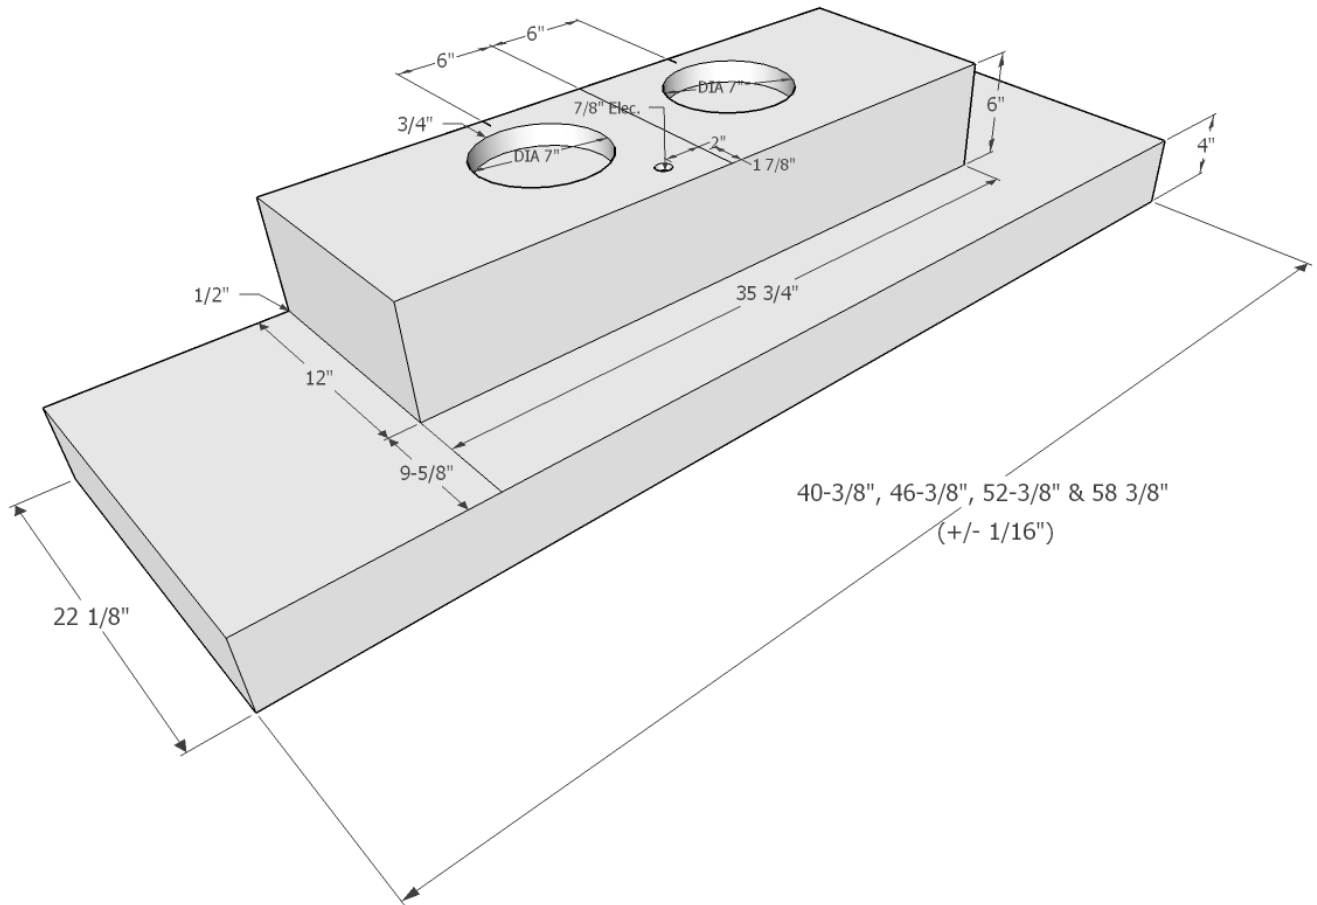

Ventilator Insert, With Baffles, Specifications C2000PS1-TWB, C2000PS1-TWB-8

TRANSITION

Example: C2048PS1-TWB-8
Vent Size 8" Round x 3-1/2" High

SEVEN YEAR, IN HOME, LIMITED WARRANTY, THE BEST IN THE INDUSTRY!

All dimensions are (+/-) 1/16" and are subject to change. Drawings are not to scale.