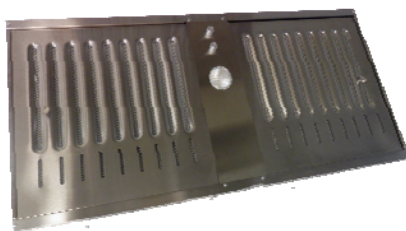

18-1/8" Depth, 6" High	MODEL
<ul style="list-style-type: none"> ◆ 360± CFM @ 2.5 to 4.9 Sones ◆ 7" Round Duct 	C2030SD2-SS C2036SD2-SS C2042SD2-SS
<ul style="list-style-type: none"> ◆ 430± CFM @ 2.5 to 7.6 Sones ◆ 7" Round Duct 	C2030SD4-SS C2036SD4-SS C2042SD4-SS C2048SD4-SS
12" Depth, 6" High	MODEL
<ul style="list-style-type: none"> ◆ 430± CFM @ 2.5 to 7.6 Sones ◆ 7" Round Duct 	C2024SD4-12-SS C2030SD4-12-SS C2036SD4-12-SS C2042SD4-12-SS
18-1/8" Depth, 6" High Non Vented	MODEL
<ul style="list-style-type: none"> ◆ Elbow Transition Included ◆ Charcoal Combo Filters 	C2030SD2-NV-SS C2036SD2-NV-SS C2042SD2-NV-SS

C2000SD2

C2000SD4

C2000SD4-12

Powered Liner — C2000 Air Ring Fan
Slim Baffle Series

18-1/8" Depth, 6" High Slim Baffle	MODEL
<ul style="list-style-type: none"> ◆ 390± CFM @ 2.5 to 7.6 Sones ◆ 7" Round Duct <p>C2000SD4SB is designed to meet the Builder Code of 400 CFMs without a make-up air kit.</p>	C2030SD4SB-SS C2036SD4SB-SS C2042SD4SB-SS C2048SD4SB-SS
<ul style="list-style-type: none"> ◆ 325± CFM @ 2.5 to 4.9 Sones ◆ 7" Round Duct 	C2030SD2SB-SS C2036SD2SB-SS C2042SD2SB-SS

FEATURES:

- ◆ Variable or Rocker Controls.
- ◆ Center Panel Lighting: 38 Watt Halogen Included.
- ◆ Filters: Aluminum Mesh
- ◆ Filters: Slim Baffle
- ◆ Electrical: 115 AC, 60 Hz, 9 Amps. For proper installation, unit must be hard wired. Suggested use with 15 Amp Circuit.
- ◆ Suggested Distance Code: 30" above cooking surface.

OPTIONS:

- ◆ 7 Watt LED available. (50 Watt Halogen Equivalent)
Part # LBULB set of two.
- ◆ Flange for the perfect fit.
- ◆ Remote Wiring.

NO Performance Warranty over BBQ Grill/Griddle.

C2000SD4SB

Powered Liner Specifications