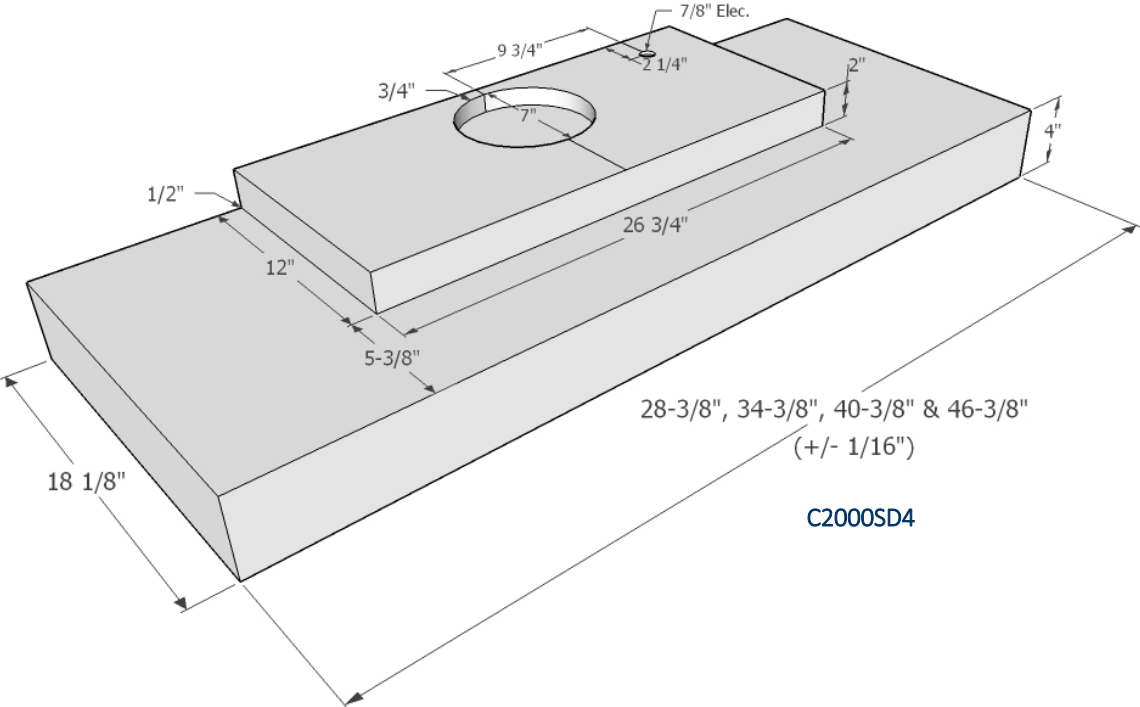

FEATURES:

- ◆ Variable or Rocker Controls.
- ◆ Center Panel Lighting: 38 Watt Halogen Included.
- ◆ Filters: Aluminum Mesh
- ◆ Filters: Slim Baffle
- ◆ Electrical: 115 AC, 60 Hz, 9 Amps. For proper installation, unit must be hard wired. Suggested use with 15 Amp Circuit.
- ◆ Suggested Distance Code: 30" above cooking surface.

OPTIONS:

- ◆ 7 Watt LED available. (50 Watt Halogen Equivalent)
Part # LBULB set of two.
- ◆ Flange for the perfect fit.
- ◆ Remote Wiring.

NO Performance Warranty over BBQ Grill/Griddle.

C2000SD4SB

Powered Liner Specifications

SEVEN YEAR, IN HOME, LIMITED WARRANTY, THE BEST IN THE INDUSTRY!
All dimensions are $(\pm) 1/16$ " and are subject to change. Drawings are not to scale.