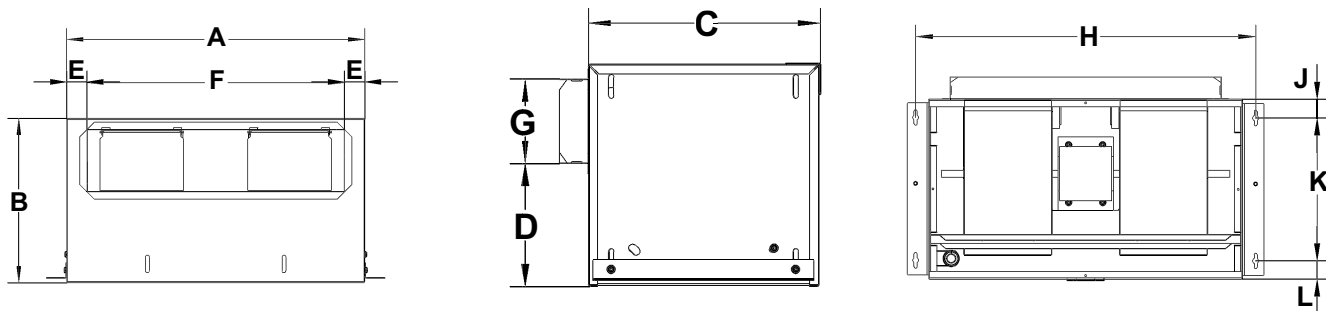

CBF SERIES

Commercial Bathroom Fan

Ideal for offices, conference rooms, public restrooms and more.

DIMENSIONS

MODEL	HOUSING			OVERALL		OUTLET		MOUNTING			
	A	B	C	D	E	F	G	H	J	K	L
CBF150	12 1/4"	11 3/4"	12 1/4"	5 7/8"	6 1/8"	5 7/8" dia.	-	14 1/16"	1 1/4"	9 3/4"	1 5/16"
CBF300	12 1/4"	11 3/4"	12 1/4"	3 7/8"	6 1/8"	7 7/8" dia.	-	14 1/16"	1 1/4"	9 3/4"	1 5/16"
CBF700	21 1/2"	11 13/16"	12 1/4"	6 9/16"	1 7/16"	18 1/2"	4 1/2"	23 1/4"	1 5/16"	9 3/4"	1 1/4"
CBF1500	22"	18"	18 1/16"	8 1/2"	3"	16"	8"	23 3/8"	4 1/8"	10"	3 15/16"

CBF150 & CBF300

CBF700

CBF1500