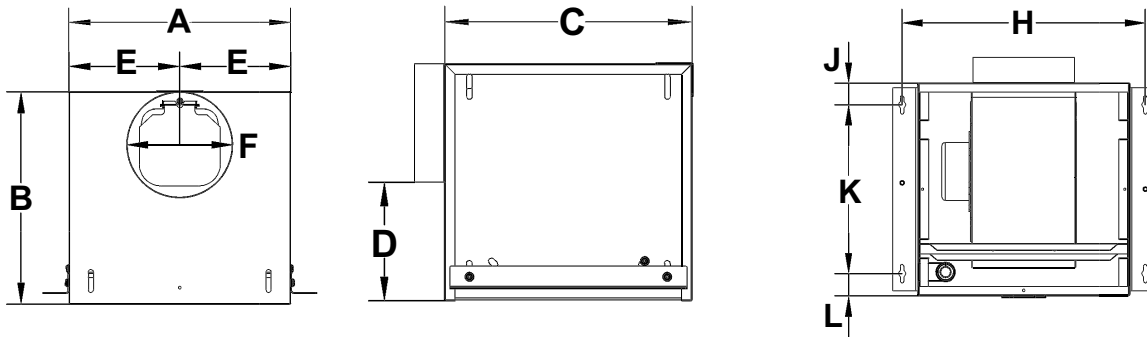

CBF SERIES

Commercial Bathroom Fan

Ideal for offices, conference rooms, public restrooms and more.

DIMENSIONS

MODEL	HOUSING			OVERALL		OUTLET		MOUNTING			
	A	B	C	D	E	F	G	H	J	K	L
CBF150	12 1/4"	11 3/4"	12 1/4"	5 7/8"	6 1/8"	5 7/8" dia.	-	14 1/16"	1 1/4"	9 3/4"	1 5/16"
CBF300	12 1/4"	11 3/4"	12 1/4"	3 7/8"	6 1/8"	7 7/8" dia.	-	14 1/16"	1 1/4"	9 3/4"	1 5/16"
CBF700	21 1/2"	11 13/16"	12 1/4"	6 9/16"	1 7/16"	18 1/2"	4 1/2"	23 1/4"	1 5/16"	9 3/4"	1 1/4"
CBF1500	22"	18"	18 1/16"	8 1/2"	3"	16"	8"	23 3/8"	4 1/8"	10"	3 15/16"

CBF150 & CBF300