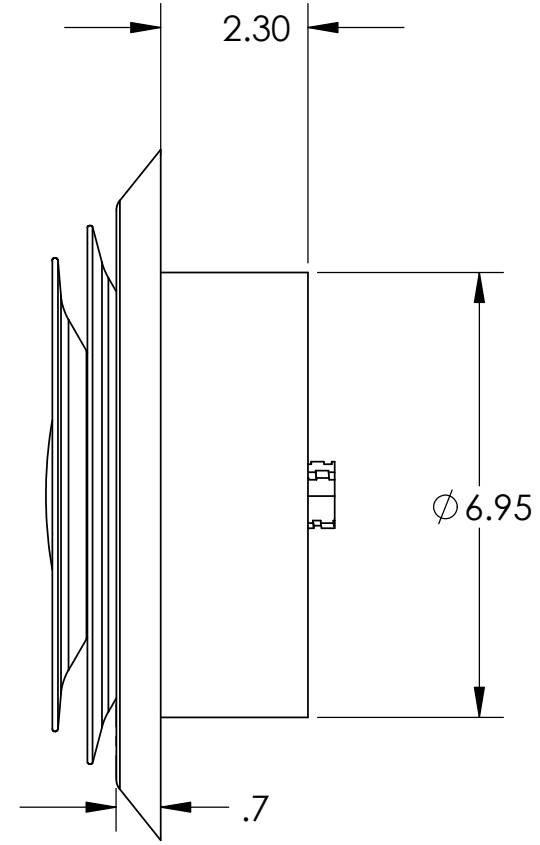

FILE#

2

3

4

5

6

B

C

D

A

B

Note;
Dimensions and configuration subject to change without notice

Designed by	Juergen Koessler	
Drawn by	James Chan	
Approved by	Juergen Koessler	
	WGX7	
PRIMEX MANUFACTURING LTD		
DATE:08-15-06	Rev.1	Scale:n/a